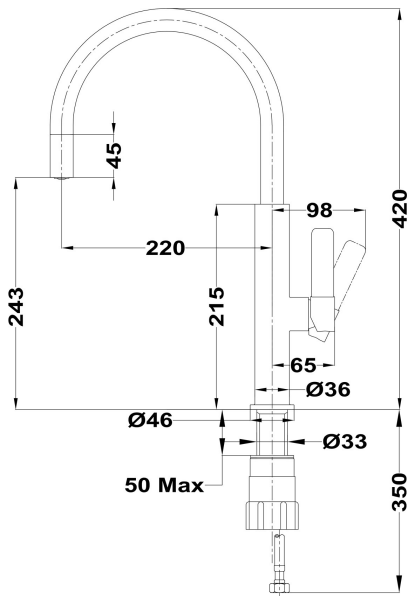

FOT 995

Single lever kitchen tap with aerator integrated in spout

Saving
WaterAnti-scale
aeratorSwivel
spoutEasy
installation**REFERENCE**

REF: 116030023

EAN: 8434778002102

FEATURES

High spout kitchen tap

Swivel spout

Anti-scale aerator

Cartridge with ceramic discs of high resistance

Highly precise temperature control

Greater handling sensitivity with smoother movements

Easy-Quick fixation system

3/8" - 1/2" flexible inlet pipes

DIMENSIONS**Product height (mm):** 420**Product width (mm):****Product depth (mm):****Product length (mm):****Net weight (Kg):** 0,95**COLOURS**

	116030023	Black chrome
	116030022	London brick brown
	116030022	Steam grey
	116030022	Stone grey
	116030022	Chrome titanium
	116030022	Chrome brass
	116030022	Chrome white
	116030022	Chrome