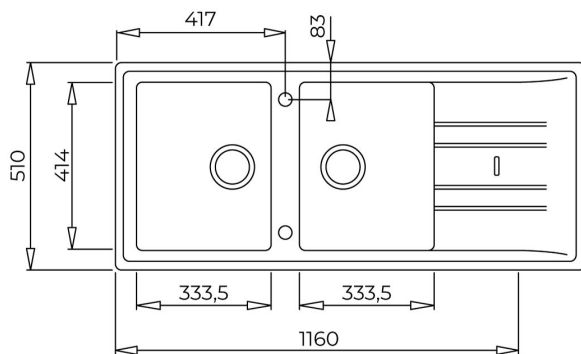

Stone 80 B-TG 2B 1D

Inset Tegr granite sink with two bowls and one drainer

200mm
depthColour
Intensity

Easy Clean

Food safe

High
resistance**REFERENCE**

REF: 115400010

EAN: 8434778004922

Inset installation

80% quartz and resins

3½" automatic basket waste with siphon

200 mm deep bowls

80 cm base unit

DIMENSIONS**Product height (mm):****Product width (mm):** 510**Product depth (mm):** 200**Product length (mm):** 1160**Net weight (Kg):** 18,5**COLOURS**