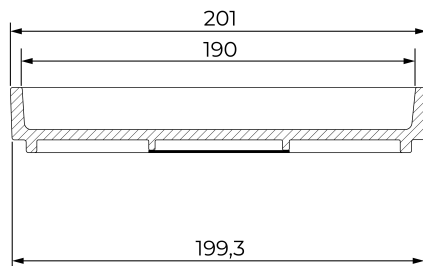

DIMENSIONS

Product height (mm): 90

Product width (mm): n.a.

Product depth (mm): 442

Product length (mm): n.a.

Net weight (Kg): 4,5

SECTION A-A