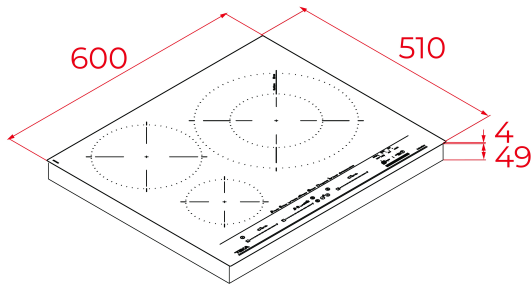

MestrePaeller IZC 63632 MPT BK

Induction hob with direct functions and a special XL cooking zone for Paella

REFERENCE

REF: 112500055

EAN: 8434778027068

FEATURES

Induction hob

Direct functions: Poaching, grilling, pan frying, deep frying, quick boiling, simmering, melting and keep warm

Touch Control MultiSlider

3 cooking zones:

1 double zone Ø 320/180 mm

1 zone Ø 215 mm

1 zone Ø 150 mm

Ceramic glass surface

Safety disconnection

Cooking timer

Power plus

Child lock

Residual heat indicator

Power management

Easy installation kit

Maximum nominal power 7200 W

Optional: Grilling plate and Teppanyaki

DIMENSIONS

Product height (mm): 53

Product width (mm): 600

Product depth (mm): 510

Product length (mm):

Net weight (Kg): 9

TECHNICAL DETAILS

Power rate (V): 220-240

Frequency (Hz): 50/60

Maximum Nominal Power (W): 7200

COLOURS

112500055

Black glass

112500056

White

ENERGY EFFICIENCY

Power consumption in standby mode (W): 0.4

Time to reach standby mode (min): 1