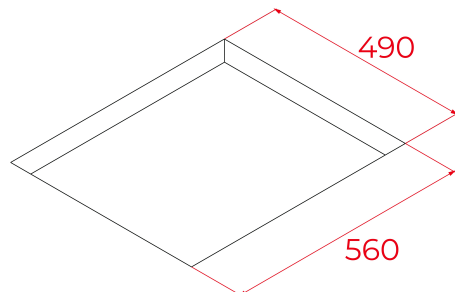

MestrePaeller IZC 63632 MPT BK

Induction hob with direct functions and a special XL cooking zone for Paella

REFERENCE

REF: 112500055

EAN: 8434778027068

FEATURES

Induction hob

Direct functions: Poaching, grilling, pan frying, deep frying, quick boiling, simmering, melting and keep warm

Touch Control MultiSlider

3 cooking zones:

1 double zone Ø 320/180 mm

1 zone Ø 215 mm

1 zone Ø 150 mm

Ceramic glass surface

Safety disconnection

Cooking timer

Power plus

Child lock

Residual heat indicator

Power management

Easy installation kit

Maximum nominal power 7200 W

Optional: Grilling plate and Teppanyaki

DIMENSIONS

Product height (mm): 53

Product width (mm): 600

Product depth (mm): 510

Product length (mm):

Net weight (Kg): 9

TECHNICAL DETAILS

Power rate (V): 220-240

Frequency (Hz): 50/60

Maximum Nominal Power (W): 7200

COLOURS

112500055

Black glass

112500056

White

ENERGY EFFICIENCY

Power consumption in standby mode (W): 0.4

Time to reach standby mode (min): 1