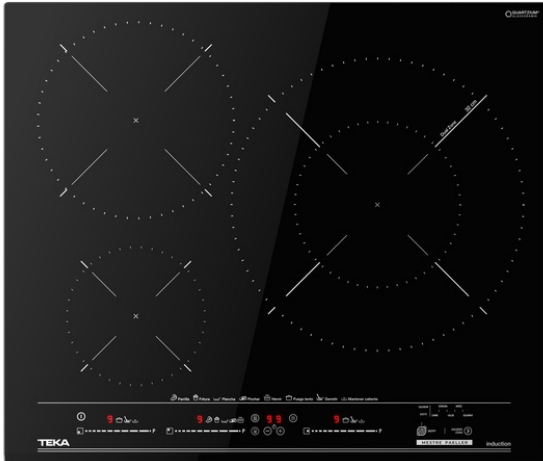

**MestrePaeller IZC 63632 MPT BK**

Induction hob with direct functions and a special XL cooking zone for Paella

MultiSlider

Autolock

Power

Power Plus

Easy  
installationSuper  
Zone**REFERENCE**

REF: 112500055

EAN: 8434778027068

**FEATURES**

Induction hob

Direct functions: Poaching, grilling, pan frying, deep frying, quick boiling, simmering, melting and keep warm

Touch Control MultiSlider

3 cooking zones:

1 double zone Ø 320/180 mm

1 zone Ø 215 mm

1 zone Ø 150 mm

Ceramic glass surface

Safety disconnection

Cooking timer

Power plus

Child lock

Residual heat indicator

Power rate (V): 220-240

Frequency (Hz): 50/60

Maximum Nominal Power (W): 7200

**COLOURS**

112500055

Black glass

112500056

White