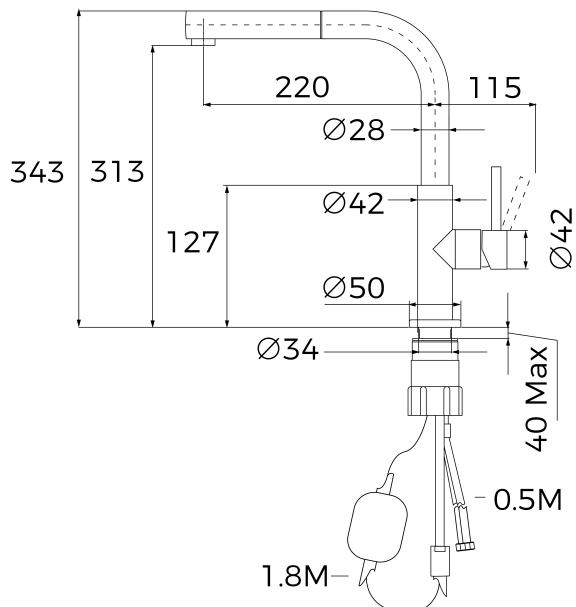

REFERENCE

REF: 116020022

EAN: 8434778033830

FEATURES

Universal Series

High spout kitchen tap with hidden pull-out

Fully made in high quality stainless steel (AISI 304)

Swivel spout 360°

Pull-out 1 function: normal water jet

Extra resistant pull-out hose

Anti-scale Eco aerator with water-saving 5 l/min flow restriction

Eco cartridge (C3) with cold start, water and energy savings

Cartridge with ceramic discs of high resistance and smoother movements

Easy-Quick fixation system

Highly resistant 3/8" flexible inlet pipes with 1/2" adapters included

DIMENSIONS

Product height (mm): 343

Product width (mm):

Product depth (mm):

Product length (mm):

Net weight (Kg): 2,8

COLOURS

116020022

Stainless steel

116020023

Black