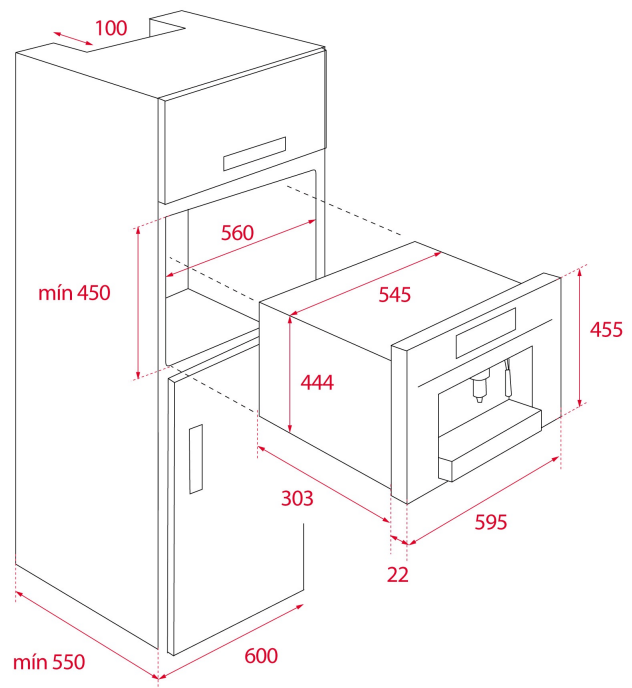

**COLOURS**

**REFERENCE**

REF. 40589513  
EAN. 8421152145616

**FEATURES**

Multi capsule built-in coffee maker  
Multi capsule (\*) and ground coffee machine  
Coffee selector: small, medium, large, extra large and infusions  
Electronic control panel with TFT display  
5 adapters included  
Automatic LED lights  
Capacity: 1 cup  
Adjustable height cup support  
Temperature selector  
Storage drawer  
2 side storage compartments  
Drip tray  
19 bar pump pressure  
1 litre water tank  
Waste container  
Automatic decalcifier  
Descaling function  
\*5 capsule adaptors: Nespresso®, Lavazza®, Caffitaly®, E.S.E pod

## DIMENSIONS

**Product height (mm):** 455

**Product width (mm):** 595

**Product depth (mm):** 330

**Product length (mm):**

**Net weight (Kg):** 18,7