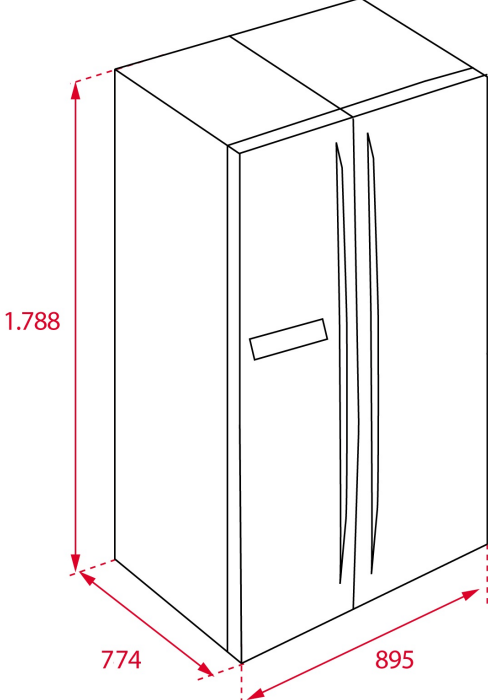

RLF 74910 EU SS Full No Frost Side By Side Refrigerator 179cm with 2 doors and Eco function

On Holidays
function

Fresh Box

Full No Frost

LED

DESCRIPTION

Full No Frost Side By Side Refrigerator 179cm with 2 doors and Eco function

LIFE STYLE

Maestro

COLOURS

REFERENCE

REF. 113430012
EAN. 8434778003918

FEATURES

Side by Side refrigerator
Full No Frost
Electronic display with freezer and refrigerator temperature control and indicator
Eco function
On holidays function
Fast Freeze / Quick Cool function
2 FreshBox drawers
Twister Ice Maker
8 safety glass shelves with adjustable height
LED illumination
Safety lock for children
10 door balconies
External metal handle
Back wheels to move the appliance easily
Adjustable feet (front/rear)
Climate class: N/T
Total gross capacity: 587 litres
Net capacity: 335 175 litres

RLF 74910 EU SS

DIMENSIONS

- Product height (mm): 1788
- Product width (mm): 895
- Product depth (mm): 745
- Product length (mm):
- Net weight (Kg): 90

RLF 74910 EU SS

ENERGY LABEL