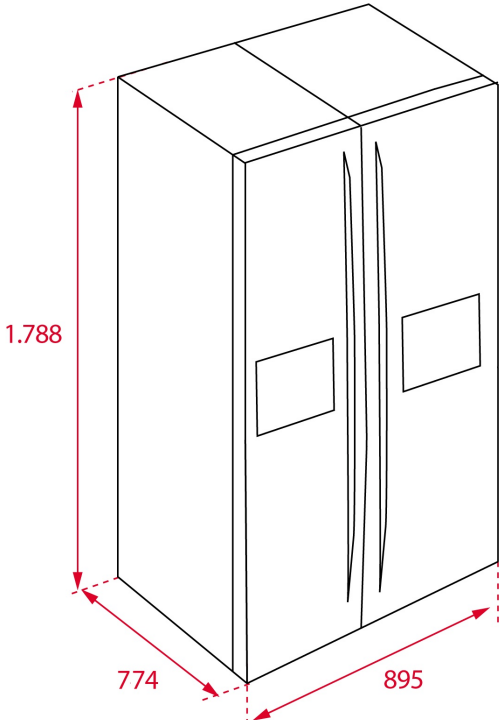

**RLF 74925 SS EU** Full No Frost Side by Side Refrigerator 179cm with 2 doors and Bar on door

On Holidays  
function

Bar On Door

Fresh Box

Full No Frost

LED

**DESCRIPTION**

Full No Frost Side by Side Refrigerator 179cm with 2 doors and Bar on door

**LIFE STYLE**

Maestro

**COLOURS**

**REFERENCE**

REF. 113430010  
EAN. 8434778003895

**FEATURES**

Side by Side refrigerator  
No Frost Total cold  
Electronic display with freezer and refrigerator temperature control and indicator  
Bar on door system  
Eco function  
On holidays function  
Fast Freeze / Quick Cool function  
2 FreshBox drawers  
7 safety glass shelves with adjustable height  
LED illumination  
Safety lock for children  
8 door balconies  
External metal handle  
Back wheels to move the appliance easily  
Adjustable feet (front/rear)  
Climate class: N/T  
Total gross capacity: 574 litres  
Net capacity: 334 156 litres

**RLF 74925 SS EU**

**DIMENSIONS**

- Product height (mm): 1788
- Product width (mm): 895
- Product depth (mm): 745
- Product length (mm):
- Net weight (Kg): 112

RLF 74925 SS EU

ENERGY LABEL