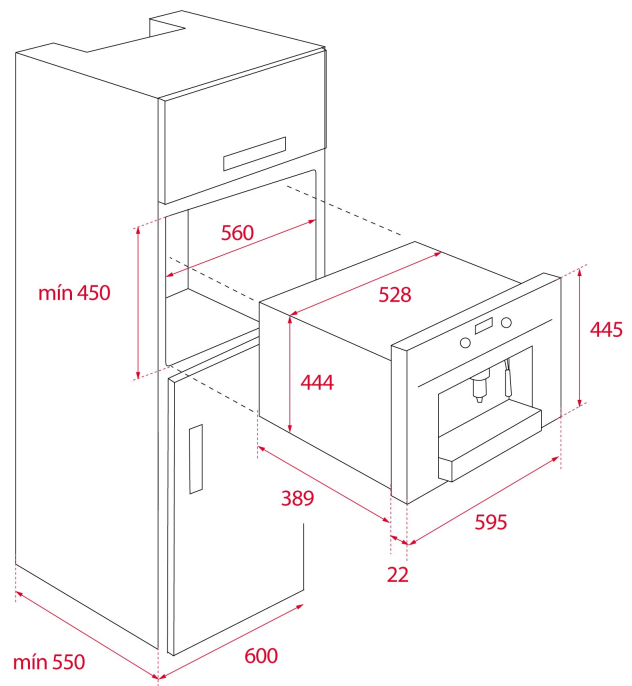

DIMENSIONS

Product height (mm): 455
Product width (mm): 595
Product depth (mm): 412
Product length (mm):
Net weight (Kg): 23

TECH SPECS

FITTING MEASURES

Built-in Width (mm): 560
Built-in Depth (mm): 550
Built-in Height (mm): 450