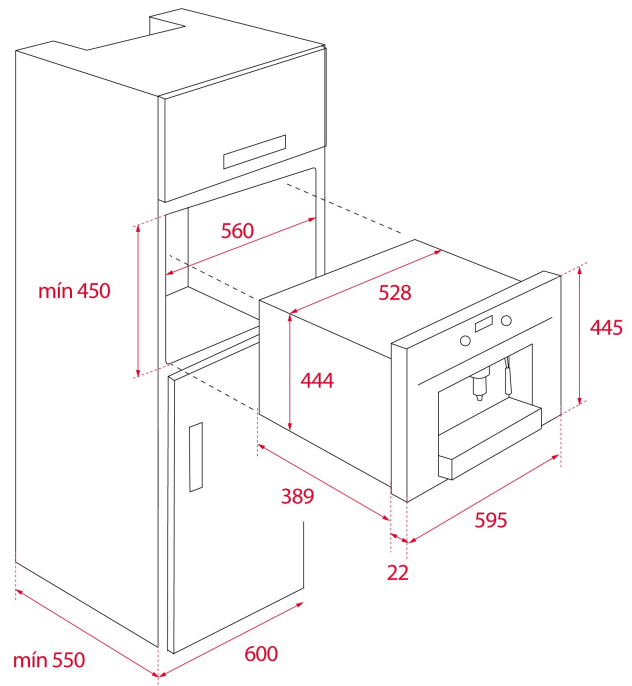

DIMENSIONS

Product height (mm): 455
Product width (mm): 595
Product depth (mm): 412
Product length (mm):
Net weight (Kg): 23

TECH SPECS

FITTING MEASURES

Built-in Width (mm): 560
Built-in Depth (mm): 550
Built-in Height (mm): 450