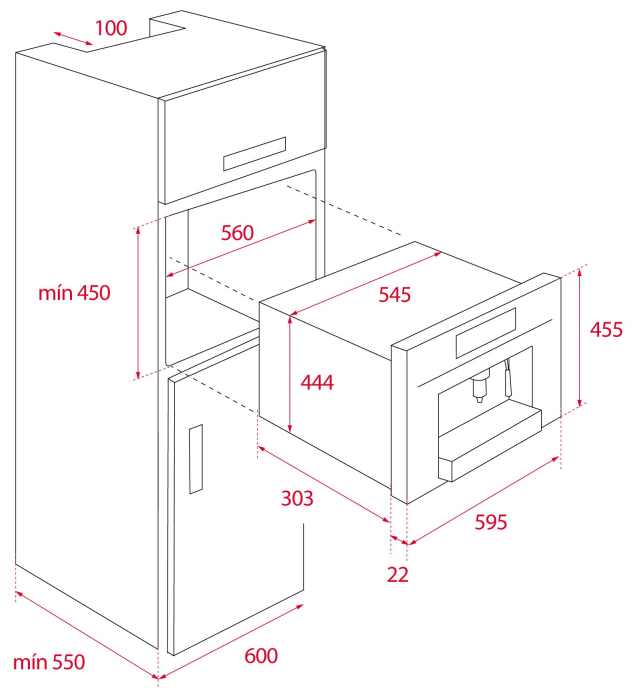

COLOURS

REFERENCE

REF. 111630000
EAN. 8434778003833

FEATURES

Multi capsule built-in coffee maker
Multi capsule (*) and ground coffee machine
Coffee selector: small, medium, large, extra large and infusions
Electronic control panel with TFT display
5 adapters included
Automatic LED lights
Capacity: 1 cup
Adjustable height cup support
Temperature selector
Storage drawer
2 side storage compartments
Drip tray
19 bar pump pressure
1 litre water tank
Waste container
Automatic decalcifier
Descaling function
*5 capsule adaptors: Nespresso®, Lavazza®, Caffitaly®, E.S.E pod

DIMENSIONS

Product height (mm): 455

Product width (mm): 595

Product depth (mm): 330

Product length (mm):

Net weight (Kg): 18,7

TECH SPECS

FITTING MEASURES

Built-in Width (mm): 560

Built-in Depth (mm): 580

Built-in Height (mm): 450

PARTICULAR CHARACTERISTICS

Type of installation: Built-in

Certificates: CE/CB

Pump pressure (Bar): 19

Control panel: TFT + 2 knobs