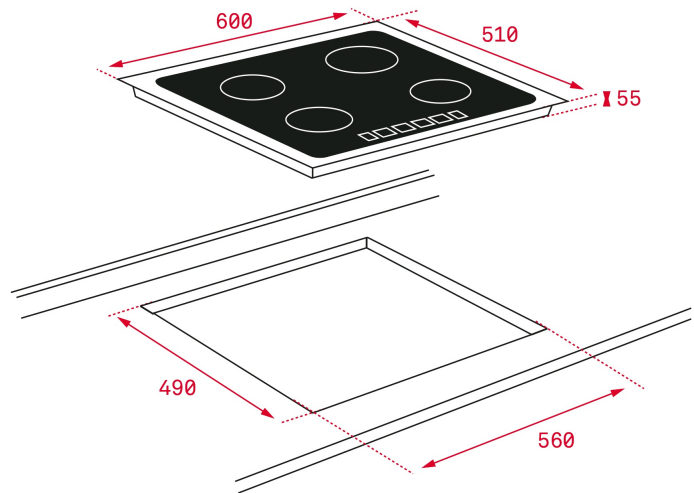

Urban Colors Edition
Induction hob
Touch Control Multislider
Cooking timer
3 induction zones:
1 induction Ø145 mm
1 induction Ø210 mm
1 induction Ø190/300 mm
Special cooking functions: Quick Boiling, Melting, Simmering and
KeepWarm
Power Plus function
Child lock
Stop & Go function
Silence mode
Residual heat indicator
Fast-Click easy installation
Maximum nominal power: 7.400 W

DIMENSIONS

Product height (mm): 50
Product width (mm): 600
Product depth (mm): 510
Product length (mm):
Net weight (Kg): 10,7

TECH SPECS

FITTING MEASURES

Built-in Width (mm): 560
Built-in Depth (mm): 490
Built-in Height (mm): 50

COOKING ZONES

Cooking Zones: 3

Left rear cooking zone - Diameter (mm): 210
Left rear cooking zone - Type: Single Zone
Left front cooking zone - Diameter (mm): 145
Left front cooking zone - Type: Single Zone
Right center cooking zone - Diameter (mm): 190 / 300
Right center cooking zone - Type: Double Zone