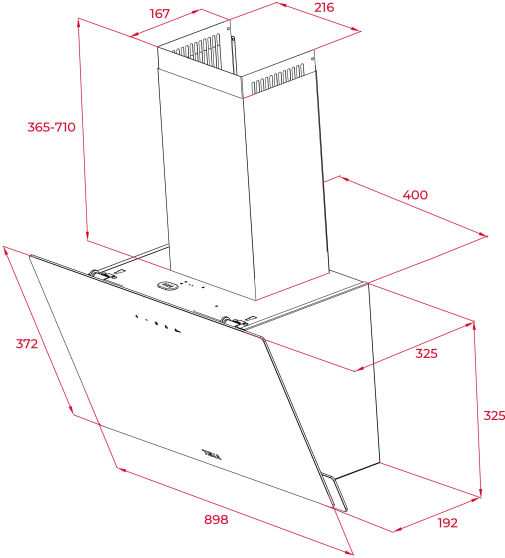

Easy

COLOURS

REFERENCE

REF. 112950008
EAN. 8434778010800

FEATURES

Vertical decorative hood
Energy efficiency class: C
Extraction rim system "Contour"
Touch control panel
2 speeds + 1 intensive
Exhaust capacities:
Free Outlet (m³/h): 460
Max. (m³/h): 410
Min. (m³/h): 380
Noise (LwA) Max Speed 66 dB
Noise (LwA) Min Speed 65 dB
LED illumination
1 aluminium filter with 4 layers
Stop delay timer
Filter saturation indicator
Recirculation function optional Set D11CTP
Regenerative Charcoal filters optional

DVN 94030 TTC

DIMENSIONS

- Product height (mm): 690-1035
- Product width (mm): 898
- Product depth (mm): 325
- Product length (mm):
- Net weight (Kg): 9,82

DVN 94030 TTC

ENERGY LABEL