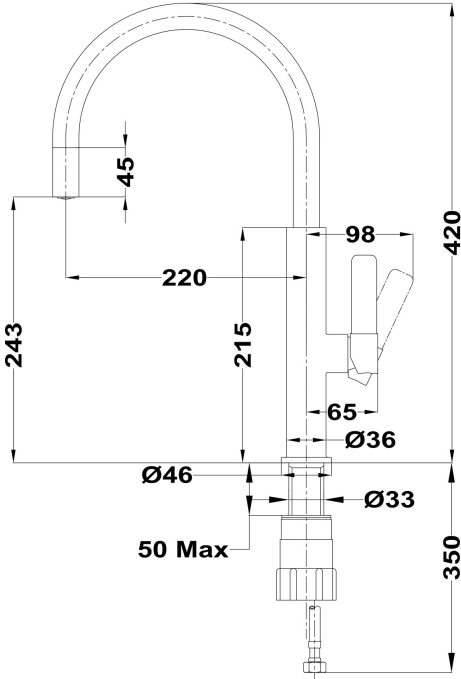

Total

COLOURS

REFERENCE

REF. 116030047
EAN. 8434778012835

TEKA

FOT 995

FEATURES

High spout kitchen tap
Swivel spout
Anti-scale aerator
Cartridge with ceramic discs of high resistance
Highly precise temperature control
Greater handling sensitivity with smoother movements
Easy-Quick fixation system
3/8" - 1/2" flexible inlet pipes

FOT 995

DIMENSIONS

- Product height (mm):
- Product width (mm):
- Product depth (mm):
- Product length (mm):
- Net weight (Kg):

TECH SPECS

MODELS

Type of spout: High spout