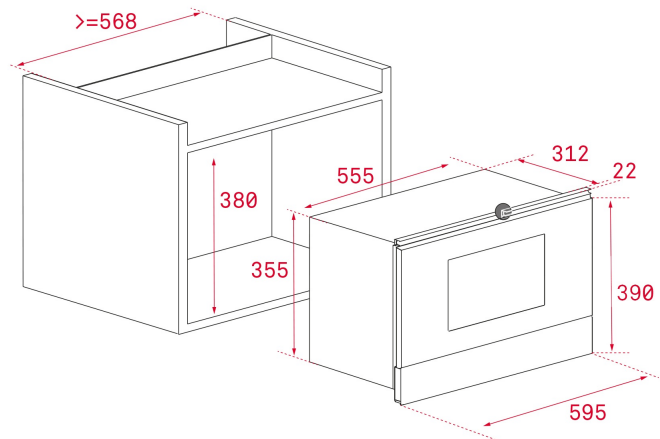

DIMENSIONS

Product height (mm): 390
Product width (mm): 595
Product depth (mm): 334
Product length (mm):
Net weight (Kg): 22

TECH SPECS

PARTICULAR CHARACTERISTICS

Certificates: CE/CB/Gmark
Type of inner light: INCANDESCENT
Inside light position: RIGHT
Number of cooking functions: 3
Grill function: Yes
Drop-down grill: Yes
Number of guide levels (lower cavity): 0
Forced refrigeration tangential 1 speed: Yes
Microwave function: Yes
Microwave + Grill function: Yes
Number of power levels: 5
Minute Quick Start: Yes
Tangential ventilation: Yes

ELECTRIC CONNECTION

Maximum Nominal Power (W): 2500
Frequency (Hz): 50
Power rate (V): 220-240
Cable Connection Length (cm): 110
Plug: Yes
Inside light Consumption (W): 20

ENERGY CONSUMPTION

Grill (W): 1200
Maxi Grill (W): 1200
Cooling Fan Motor (W): 18