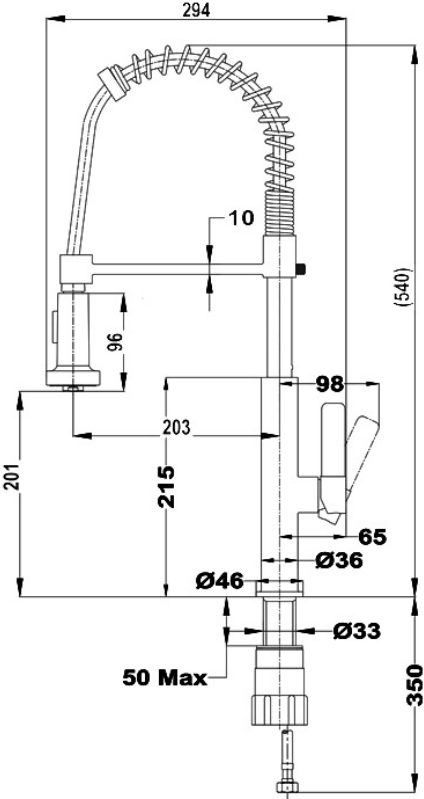

DESCRIPTION

Professional Kitchen Mixer with swivel and flexible spout

LIFE STYLE

Maestro

COLOURS

REFERENCE

REF. 116010002
EAN. 8434778002812

FEATURES

Professional kitchen tap
Swivel and flexible spout
Anti-scale aerator
Pull-down shower 2 functions: normal & shower spray
Cartridge with ceramic discs of high resistance
Highly precise temperature control
Greater handling sensitivity with smoother movements
High resistant flexible spring
Stainless steel flexible hose reinforced with plastic for better protection and easy cleaning
Easy-Quick fixation system
3/8" - 1/2" flexible inlet pipes

FOT 939

DIMENSIONS

- Product height (mm): 540
- Product width (mm): 294
- Product depth (mm): 201
- Product length (mm): 215
- Net weight (Kg): 2,6

TECH SPECS

MODELS

- Type of installation: Free standing
- Type of spout: High spout
- Type of handle: Single lever