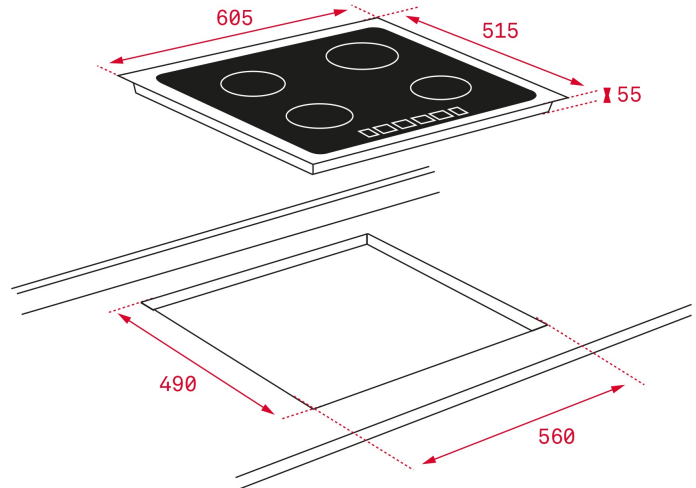

## REFERENCE

REF. 10210182  
EAN. 8421152148471

**FEATURES**

Induction hob  
Direct functions: Quick boiling and keep warm  
iKnob Touch Control  
4 cooking zones  
1 zone Ø 210 mm  
2 zones Ø 180 mm  
1 zone Ø 145 mm  
Ceramic glass surface  
Auto-lock safety system  
Cooking timer  
Power plus  
Child lock  
Residual heat indicator  
Power management  
Easy installation kit  
Maximum nominal power 7400 W  
Optional: Grilling plate  
Optional: Teppanyaki

### DIMENSIONS

**Product height (mm):** 50  
**Product width (mm):** 605  
**Product depth (mm):** 515  
**Product length (mm):**  
**Net weight (Kg):** 10,66

#### FITTING MEASURES

**Built-in Width (mm):** 560  
**Built-in Depth (mm):** 490  
**Built-in height (mm):** 50