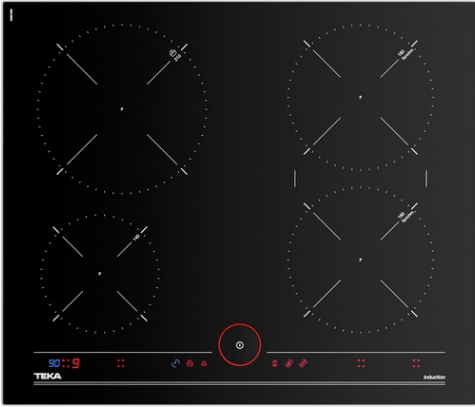

# IT 6450 IKNOB 60cm iKnob Touch Control Induction Hob with 4 zones

Autolock

Power

Power Plus

Syncro function

Easy installation

## DESCRIPTION

60cm iKnob Touch Control Induction Hob with 4 zones

### DIMENSIONS

**Product height (mm):** 50  
**Product width (mm):** 605  
**Product depth (mm):** 515  
**Product length (mm):**  
**Net weight (Kg):** 10,66