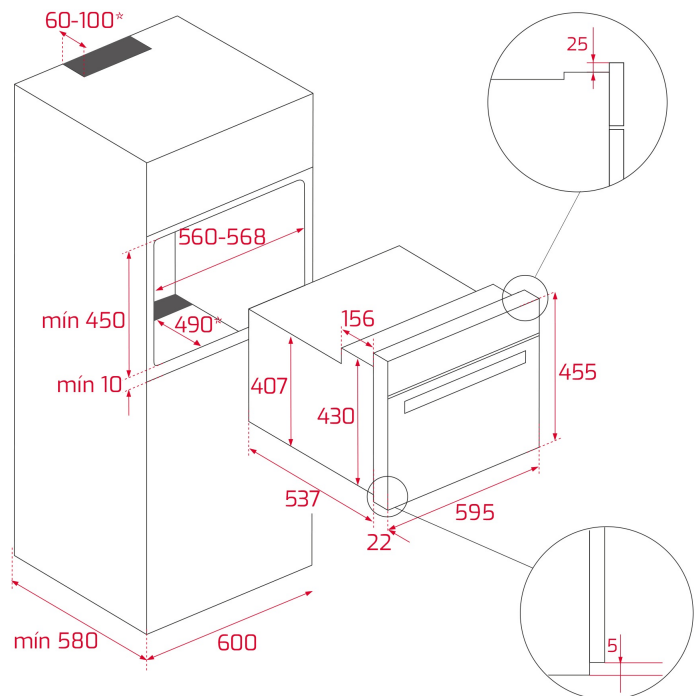

DIMENSIONS

Product height (mm): 455
Product width (mm): 595
Product depth (mm): 559
Product length (mm):
Net weight (Kg): 28,4

TECH SPECS

PARTICULAR CHARACTERISTICS

Certificates: CE/CB
Number of cavities: 1
Type of inner light: HALOG
Inside light position: Top rear right
Enamelled cavity: Yes
Function selector: Mechanical
Number of cooking functions: 3
Grill function: Yes
Touch Control Programmer: Yes
Minute Minder: Yes
Knobs type: MMX FIX KNOB
Removable chromed tray guides: Yes
Number of guide levels: 5
Number of guide levels (lower cavity): 0
Forced refrigeration tangential 1 speed: Yes
Microwave function: Yes
Microwave + Grill function: Yes
Microwave defrosting: Yes
Number of power levels: 5
Tangential ventilation: Yes

ELECTRIC CONNECTION

Maximum Nominal Power (W): 3200
Frequency (Hz): 50
Power rate (V): 220-240
Cable Connection Length (cm): 110
Inside light Consumption (W): 25

ENERGY CONSUMPTION

Grill (W): 1400
Cooling Fan Motor (W): 18