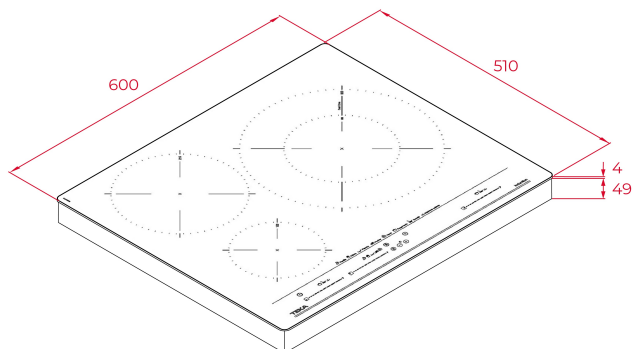

Touch Control MultiSlider

3 cooking zones

1 zone Ø 320/180 mm

1 zone Ø 215 mm

1 zone Ø 150 mm

Ceramic glass surface

Auto-lock safety system

Cooking timer

## DIMENSIONS

**Product height (mm):** 53  
**Product width (mm):** 600  
**Product depth (mm):** 510  
**Product length (mm):**  
**Net weight (Kg):** 10,7

### FITTING MEASURES

**Built-in Width (mm):** 560  
**Built-in Depth (mm):** 490  
**Built-in height (mm):** 49