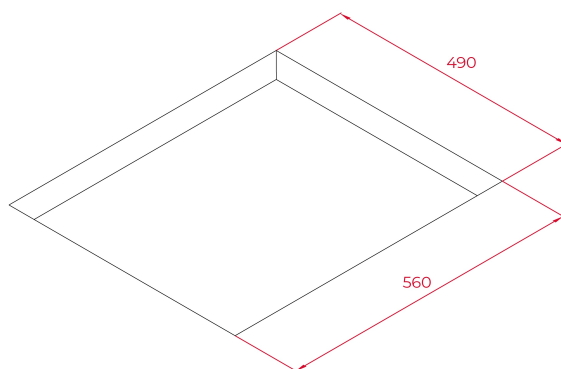

Touch Control MultiSlider

3 cooking zones

1 zone Ø 320/180 mm

1 zone Ø 215 mm

1 zone Ø 150 mm

Ceramic glass surface

Auto-lock safety system

Cooking timer

## DIMENSIONS

**Product height (mm):** 53  
**Product width (mm):** 600  
**Product depth (mm):** 510  
**Product length (mm):**  
**Net weight (Kg):** 10,7

### FITTING MEASURES

**Built-in Width (mm):** 560  
**Built-in Depth (mm):** 490  
**Built-in height (mm):** 49