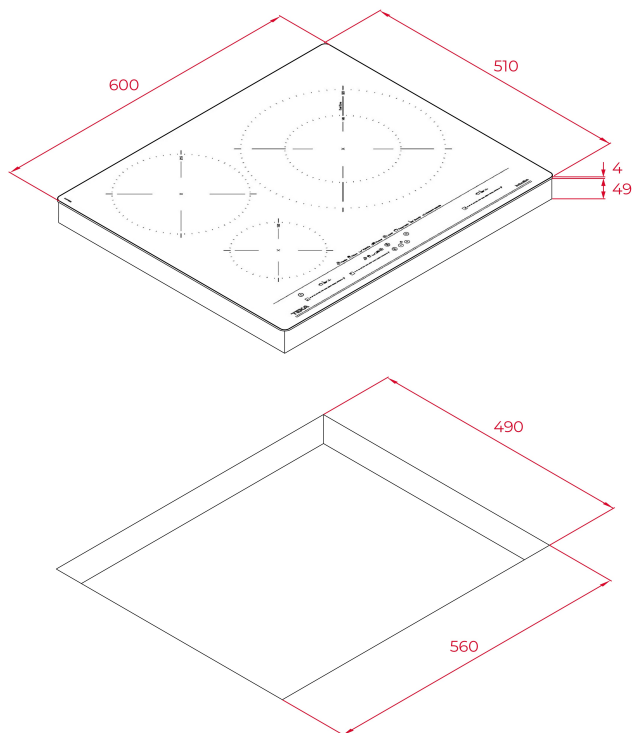

### REFERENCE

REF. 112500014  
EAN. 8434778011548

**FEATURES**

Urban Colors Edition  
MasterSense Series  
Induction hob  
Direct functions with temperature sensors: Poaching, pan frying, quick boiling, simmering and keep warm  
Touch Control MultiSlider  
3 cooking zones  
1 zone Ø 320/180 mm  
1 zone Ø 215 mm  
1 zone Ø 150 mm  
Ceramic glass surface  
Auto-lock safety system  
Cooking timer  
Power plus  
Child lock  
Residual heat indicator  
Power management  
Easy installation kit  
Maximum nominal power 7200 W  
Optional: Grilling plate  
Optional: Teppanyaki

## DIMENSIONS

**Product height (mm):** 53  
**Product width (mm):** 600  
**Product depth (mm):** 510  
**Product length (mm):**  
**Net weight (Kg):** 10,7

### FITTING MEASURES

**Built-in Width (mm):** 560  
**Built-in Depth (mm):** 490  
**Built-in height (mm):** 49