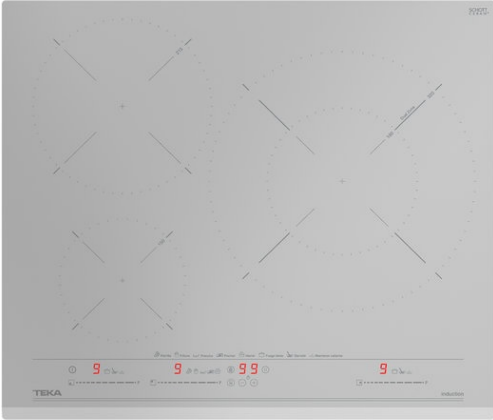

# IZC 63632 SM MST Induction hob with Direct Functions MultiSlider and 3 cooking zones in 60 cm

MultiSlider

Autolock

Power

Power Plus

Easy installation

Super Zone

### DESCRIPTION

Induction hob with Direct Functions MultiSlider and 3 cooking zones in 60 cm

### REFERENCE

REF. 112500014  
EAN. 8434778011548

**FEATURES**

Urban Colors Edition  
MasterSense Series  
Induction hob  
Direct functions with temperature sensors: Poaching, pan frying, quick boiling, simmering and keep warm  
Touch Control MultiSlider  
3 cooking zones  
1 zone Ø 320/180 mm  
1 zone Ø 215 mm  
1 zone Ø 150 mm  
Ceramic glass surface  
Auto-lock safety system  
Cooking timer  
Power plus  
Child lock  
Residual heat indicator  
Power management  
Easy installation kit  
Maximum nominal power 7200 W  
Optional: Grilling plate  
Optional: Teppanyaki

## DIMENSIONS

**Product height (mm):** 53  
**Product width (mm):** 600  
**Product depth (mm):** 510  
**Product length (mm):**  
**Net weight (Kg):** 10,7