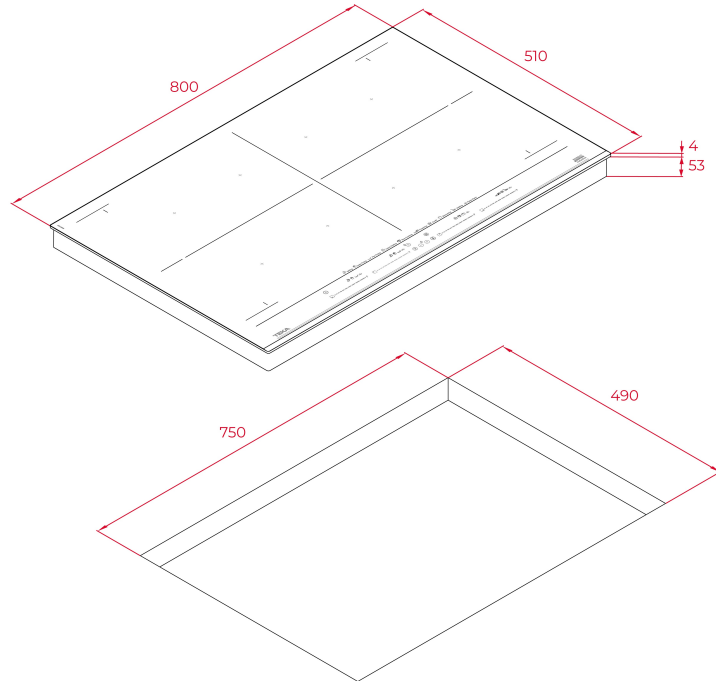

## DIMENSIONS

**Product height (mm):** 57  
**Product width (mm):** 800  
**Product depth (mm):** 510  
**Product length (mm):**  
**Net weight (Kg):** 15

### FITTING MEASURES

**Built-in Width (mm):** 750  
**Built-in Depth (mm):** 490  
**Built-in height (mm):** 53