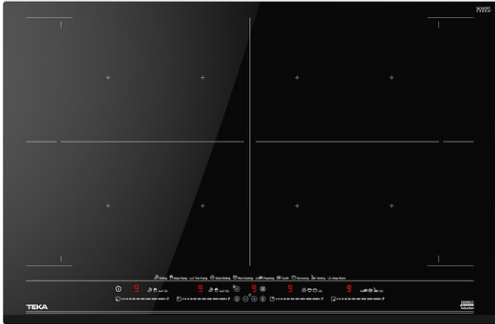

IZF 88700 MST BK 80cm DirectSense with FullFlex Induction with temperature sensors and RiceCooker function

DESCRIPTION

80cm DirectSense with FullFlex Induction with temperature sensors and RiceCooker function

LIFE STYLE

Maestro

COLOURS

REFERENCE

REF. 112500029
EAN. 8434778011845