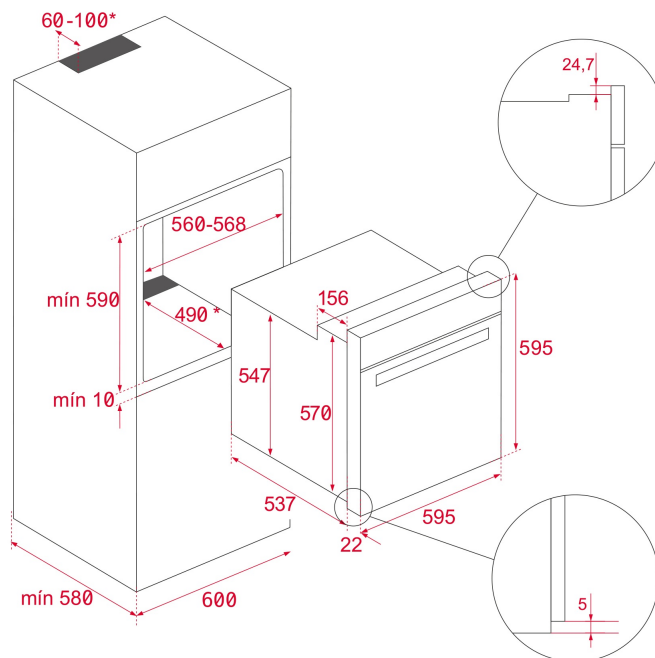

DIMENSIONS

Product height (mm): 595

Product width (mm): 595

Product depth (mm): 537+22

Product length (mm):

Net weight (Kg): 28

TECH SPECS

FEATURES

Number of cavities: 1
Type of inner light: Halogen
Inside light position: RIGHT TOP CORNER
Enamelled cavity: Yes
Min. Temperature Regulator (°C): 50
Max. Temperature Regulator (°C): 250
Function selector: 11+0
Number of cooking functions: 9
Top + Bottom function: Yes
Grill function: Yes
MaxiGrill function: Yes
MaxiGrill + Fan function: Yes
Bottom function: Yes
Bottom + TURBO (Pizza) function: Yes
Turbo function: Yes
ECO function: Yes
Mechanical quick heating: Yes
Touch Control Programmer: Yes
Knobs type: MMX FIX knurling printed
Removable chromed tray guides: Yes
Number of guide levels: 5
Easy slide telescopic guides: Yes