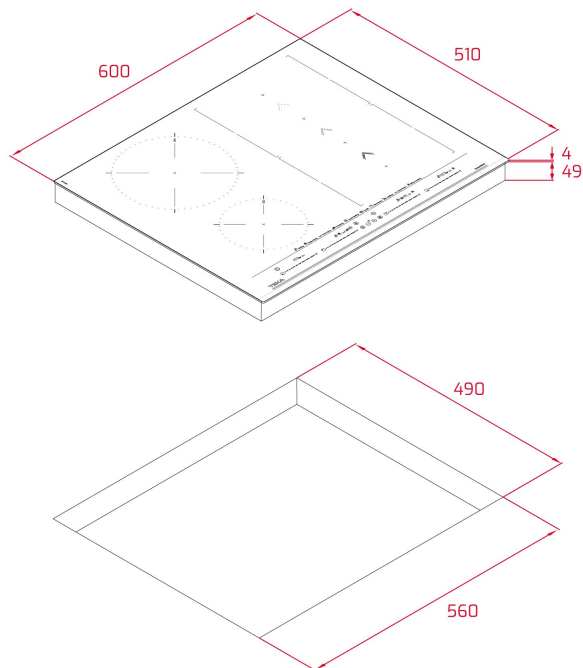

## DIMENSIONS

**Product height (mm):** 53  
**Product width (mm):** 600  
**Product depth (mm):** 510  
**Product length (mm):**  
**Net weight (Kg):** 9,52

### FITTING MEASURES

**Built-in Width (mm):** 560  
**Built-in Depth (mm):** 490  
**Built-in height (mm):** 49