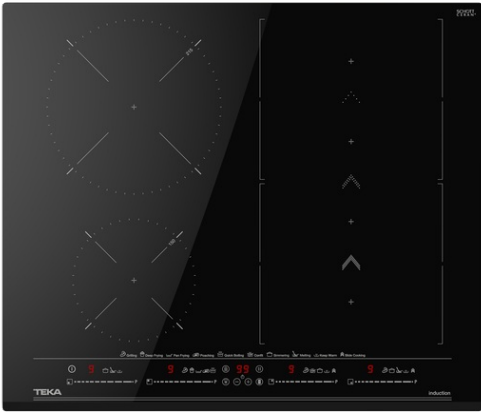

IZS 66800 MST 60 cm induction Flex hob with SlideCooking function and 4 cooking zones

DESCRIPTION

60 cm induction Flex hob with SlideCooking function and 4 cooking zones

LIFE STYLE

Maestro

COLOURS

REFERENCE

REF. 112500028
EAN. 8434778011814