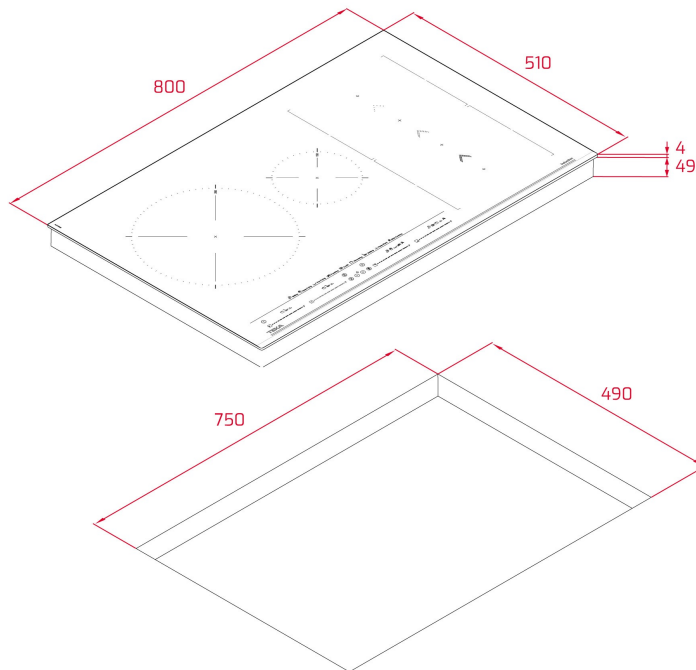

LIFE STYLE

Maestro

COLOURS

REFERENCE

REF. 112500030
EAN. 8434778011869

FEATURES

Urban Colors Edition
MasterSense Series
Flex Induction hob
SlideCooking function
Direct functions with temperature sensors: Poaching, confit, grilling, pan frying, deep frying, simmering, melting and keep warm
Touch Control MultiSlider
4 cooking zones
1 zone Ø 280 mm
2 zones Ø 228 x 200 mm
1 zone Ø 185 mm
Ceramic glass surface
Auto-lock safety system
Cooking timer
Power plus
Child lock
Residual heat indicator
Power management
Easy installation kit
Maximum nominal power 7200 W
Optional: Grilling plate
Optional: Teppanyaki

DIMENSIONS

Product height (mm): 53
Product width (mm): 800
Product depth (mm): 510
Product length (mm):
Net weight (Kg): 12,12

TECH SPECS

FITTING MEASURES

Built-in Width (mm): 750
Built-in Depth (mm): 490
Built-in height (mm): 49