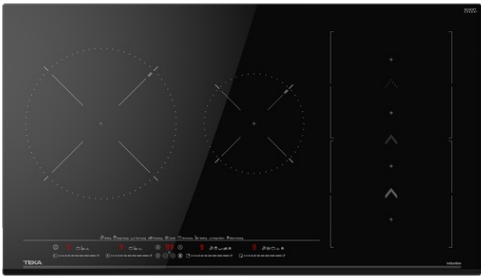

IZS 96700 MST 90 cm induction Flex hob with SlideCooking function and 4 cooking zones

MultiSlider

Autolock

Power

Power Plus

Easy installation

DESCRIPTION

90 cm induction Flex hob with SlideCooking function and 4 cooking zones

LIFE STYLE

Maestro

COLOURS

REFERENCE

REF. 112500033
EAN. 8434778012040

FEATURES

Urban Colors Edition
MasterSense Series
Flex Induction hob
SlideCooking function
Direct functions with temperature sensors: Confit, poaching, grilling, pan frying, deep frying, quick boiling, simmering, melting and keep warm
Touch Control MultiSlider
4 cooking zones
1 zone Ø 280 mm
2 zone Ø 228 x 200 mm
1 zone Ø 185 mm
Ceramic glass surface
Auto-lock safety system
Cooking timer
Power plus
Child lock
Residual heat indicator
Power management
Easy installation kit
Maximum nominal power 7200 W
Optional: Grilling plate
Optional: Teppanyaki

DIMENSIONS

Product height (mm): 53
Product width (mm): 900
Product depth (mm): 510
Product length (mm):
Net weight (Kg): 13,22

TECH SPECS

FITTING MEASURES

Built-in Width (mm): 860
Built-in Depth (mm): 490
Built-in height (mm): 49