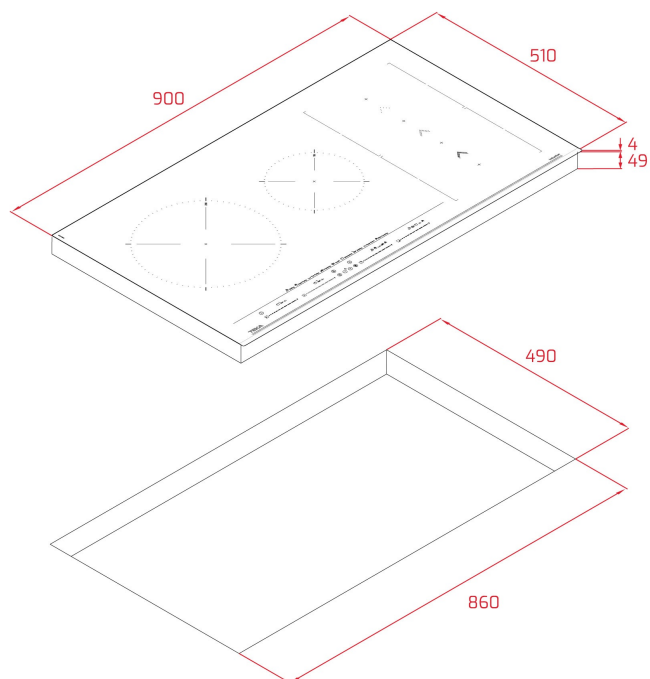

LIFE STYLE

Maestro

COLOURS

REFERENCE

REF. 112500033
EAN. 8434778012040

FEATURES

Urban Colors Edition
MasterSense Series
Flex Induction hob
SlideCooking function
Direct functions with temperature sensors: Confit, poaching, grilling, pan frying, deep frying, quick boiling, simmering, melting and keep warm
Touch Control MultiSlider
4 cooking zones
1 zone Ø 280 mm
2 zone Ø 228 x 200 mm
1 zone Ø 185 mm
Ceramic glass surface
Auto-lock safety system
Cooking timer
Power plus
Child lock
Residual heat indicator
Power management
Easy installation kit
Maximum nominal power 7200 W
Optional: Grilling plate
Optional: Teppanyaki

DIMENSIONS

Product height (mm): 53
Product width (mm): 900
Product depth (mm): 510
Product length (mm):
Net weight (Kg): 13,22

TECH SPECS

FITTING MEASURES

Built-in Width (mm): 860
Built-in Depth (mm): 490
Built-in height (mm): 49