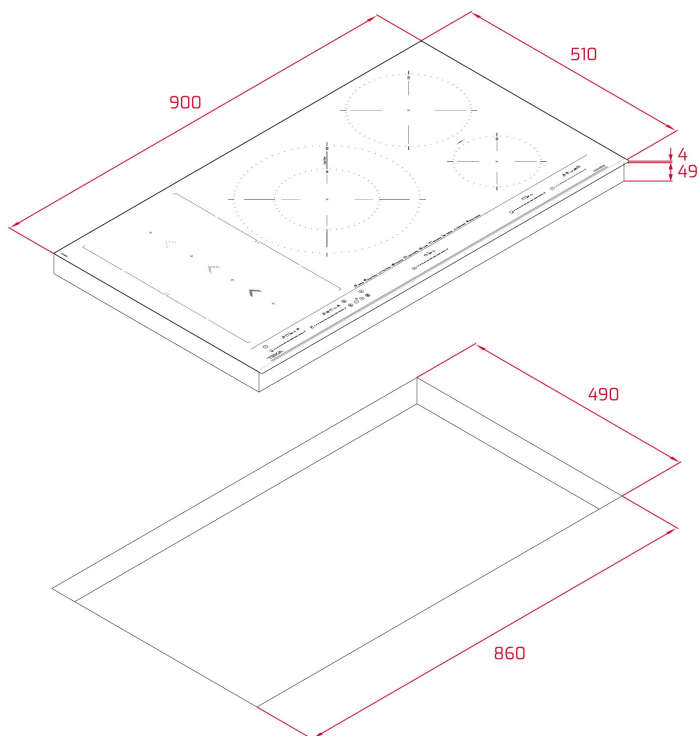

91 cm induction Flex hob with SlideCooking function and 5 cooking zones

LIFE STYLE

Total

COLOURS

REFERENCE

REF. 112500034
EAN. 8434778012057

FEATURES

Urban Colors Edition
MasterSense Series
Flex Induction hob
SlideCooking function
Direct functions with temperature sensors: Confit, poaching, grilling, pan frying, deep frying, quick boiling, simmering, melting and keep warm
Touch Control MultiSlider
5 cooking zones
1 zone Ø 320/180 mm
2 zones Ø 228 x 200 mm
1 zone Ø 215 mm
1 zone Ø 150 mm
Ceramic glass surface
Auto-lock safety system
Cooking timer
Power plus
Child lock
Residual heat indicator
Power management
Easy installation kit
Maximum nominal power 10.800 W
Optional: Grilling plate
Optional: Teppanyaki

DIMENSIONS

Product height (mm): 53
Product width (mm): 900
Product depth (mm): 510
Product length (mm):
Net weight (Kg): 15,18

TECH SPECS

FITTING MEASURES

Built-in Width (mm): 860
Built-in Depth (mm): 490
Built-in height (mm): 49