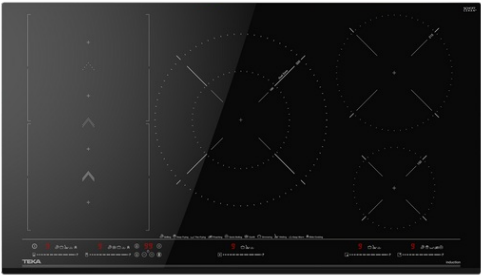

IZS 97630 MST 91 cm induction Flex hob with SlideCooking function and 5 cooking zones

MultiSlider

Autolock

Power

Power Plus

Easy installation

Super Zone

DESCRIPTION

91 cm induction Flex hob with SlideCooking function and 5 cooking zones

LIFE STYLE

Total

COLOURS

REFERENCE

REF. 112500034
EAN. 8434778012057

FEATURES

Urban Colors Edition
MasterSense Series
Flex Induction hob
SlideCooking function
Direct functions with temperature sensors: Confit, poaching, grilling, pan frying, deep frying, quick boiling, simmering, melting and keep warm
Touch Control MultiSlider
5 cooking zones
1 zone Ø 320/180 mm
2 zones Ø 228 x 200 mm
1 zone Ø 215 mm
1 zone Ø 150 mm
Ceramic glass surface
Auto-lock safety system
Cooking timer
Power plus
Child lock
Residual heat indicator
Power management
Easy installation kit
Maximum nominal power 10.800 W
Optional: Grilling plate
Optional: Teppanyaki

DIMENSIONS

Product height (mm): 53
Product width (mm): 900
Product depth (mm): 510
Product length (mm):
Net weight (Kg): 15,18

TECH SPECS

FITTING MEASURES

Built-in Width (mm): 860
Built-in Depth (mm): 490
Built-in height (mm): 49

Maximum Nominal Power (W): TBC
Frequency (Hz): 50/60
Power rate (V): 220-240
Cable Connection Length (cm): 110

Maximum Nominal Power (W) (Electric hob): 10800

COOKING ZONES

Cooking Zones: 5

Energy consumption for the whole hob, Wh/Kg: tbc