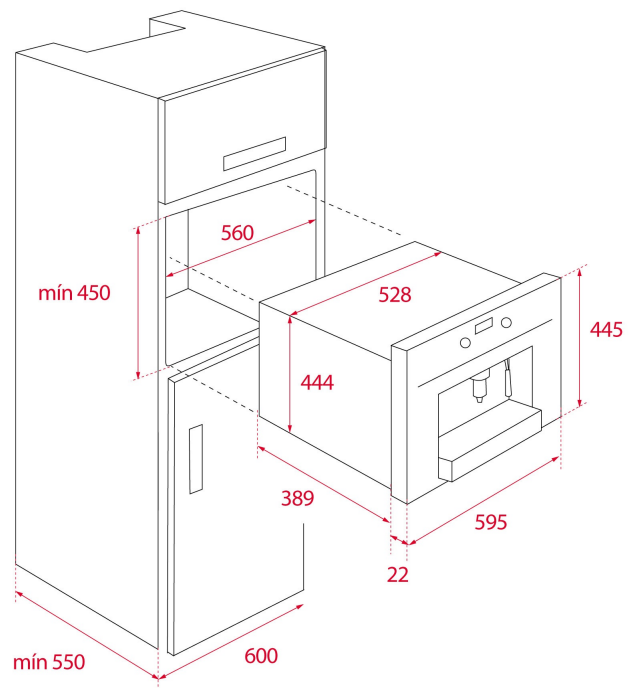

REFERENCE

REF. 111630003
EAN. 8434778008326

TEKA

CLC 855 GM

FEATURES

Urban Colors Edition
Automatic built-in coffee machine
Self-cleaning function
Touch control display with knobs
30 automatic programs
Capacity: 2 cups at once
Adjustable height system for different cup sizes
Milk frother and hot water pipe
Integrated steel grinder for natural coffee beans
Coffee beans container, 200 grams capacity
Availability for ground coffee
15 bar pump pressure
1.8 litres water tank
Waste container
Descaling function
Installation with telescopic rails for easy pull out of the coffee make

DIMENSIONS

Product height (mm): 455

Product width (mm): 595

Product depth (mm): 412

Product length (mm):

Net weight (Kg): 23

TECH SPECS

FITTING MEASURES

Built-in Width (mm): 560

Built-in Depth (mm): 550

Built-in height (mm): 450

PARTICULAR CHARACTERISTICS

Type of installation: Built-in

Certificates: IMQ/CCC

Pump pressure (Bar): 15

Pump power (W): 50