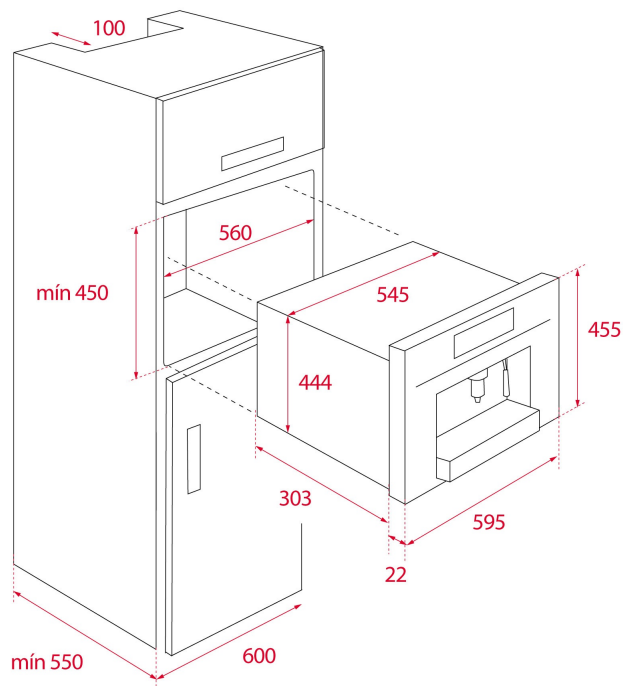

## **FEATURES**

Urban Colors Edition  
Multi capsule and ground built-in coffee machine  
Coffee size regulation  
Touch control display with knobs  
Capacity: 1 cup  
Adjustable height system for different cup sizes  
Milk frother and hot water pipe  
Availability for ground coffee  
3 storage drawers  
19 bar pump pressure  
1 litre water tank  
Descaling function  
Capsule adaptors suitable for: Nespresso®, Lavazza®, Caffitaly®,  
E.S.E.

## DIMENSIONS

**Product height (mm):** 455

**Product width (mm):** 595

**Product depth (mm):** 330

**Product length (mm):**

**Net weight (Kg):** 18,7

### FITTING MEASURES

**Built-in Width (mm):** 560

**Built-in Depth (mm):** 580

**Built-in height (mm):** 450