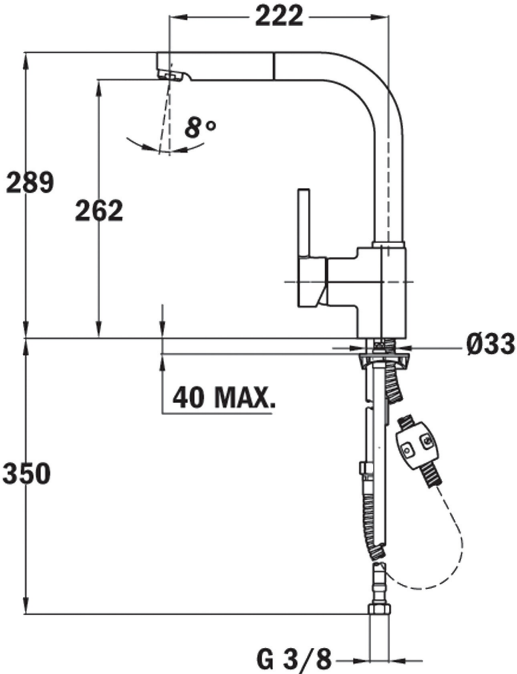

ARK 938 Single lever kitchen tap with pull-out shower

Anti-scale aerator

Pull Out Shower

Resistance

Swivel spout

DESCRIPTION

Single lever kitchen tap with pull-out shower

COLOURS

REFERENCE

REF. 23938120Q
EAN. 8421152134214

TEKA

ARK 938

FEATURES

High spout pull-out kitchen tap
Swivel spout
Anti-scale aerator
Pull-out 1 function: normal
Extra resistant flexible hose
Cartridge with ceramic discs of high resistance
Highly precise temperature control
Greater handling sensitivity with smoother movements
3/8" flexible inlet pipes

ARK 938

DIMENSIONS

- Product height (mm): 289
- Product width (mm):
- Product depth (mm):
- Product length (mm):
- Net weight (Kg): 2,7

TECHNICAL DETAILS

MODELS

Type of installation: Free standing