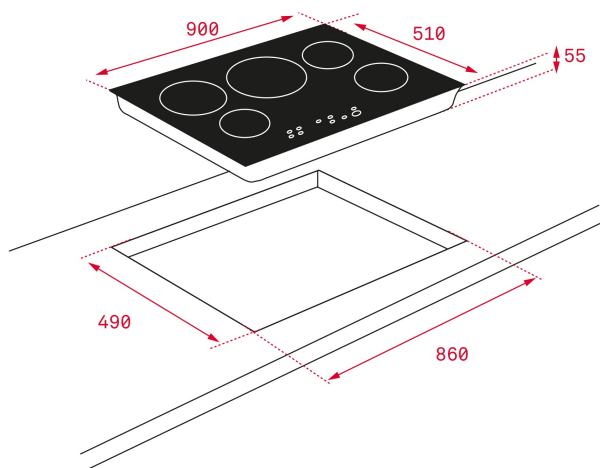

TEKA**IRF 9430**
90cm Induction CooktopEasy
installation

Flex

Autolock

Power Plus

Slider

**REFERENCE**

REF: 10210185

EAN: 8421152149294

FEATURES

Space induction hob
 Touch control slider
 Cooking timer
 4 cooking zones:
 2 Flex induction 270 x 180 mm=280x385
 1 induction Ø 280 mm
 1 induction Ø 145 mm
 1 FlexiZone 280 x 385 mm
 Power Plus function
 Child lock
 Stop & Go Function
 Residual heat indicators
 Synchro function
 Pan detector
 Low-temperature function
 Maximum nominal power : 7.400 W

DIMENSIONS**Product height (mm):** 50**Product width (mm):** 900**Product depth (mm):** 510**Product length (mm):****Net weight (Kg):** 14,3**TECHNICAL DETAILS**

Power rate (V): 220-240

Frequency (Hz): 50/60

Maximum Nominal Power (W): -

COLOURS

10210185

Black glass

ENERGY EFFICIENCY

Power consumption in standby mode (W): -

Time to reach standby mode (min): -