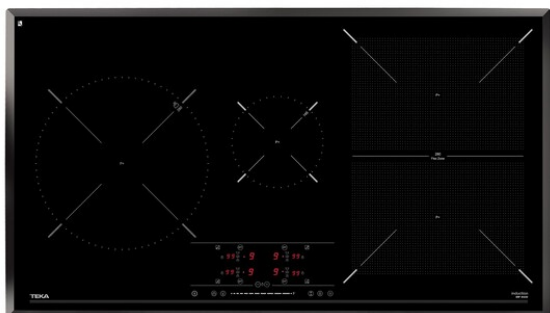

TEKA**IRF 9430**
90cm Induction CooktopEasy
installation

Flex

Autolock

Power Plus

Slider

**REFERENCE**

REF: 10210185

EAN: 8421152149294

FEATURES

Space induction hob
 Touch control slider
 Cooking timer
 4 cooking zones:
 2 Flex induction 270 x 180 mm=280x385
 1 induction Ø 280 mm
 1 induction Ø 145 mm
 1 FlexiZone 280 x 385 mm
 Power Plus function
 Child lock
 Stop & Go Function
 Residual heat indicators
 Synchro function
 Pan detector
 Low-temperature function
 Maximum nominal power : 7.400 W

DIMENSIONS**Product height (mm):** 50**Product width (mm):** 900**Product depth (mm):** 510**Product length (mm):****Net weight (Kg):** 14,3**TECHNICAL DETAILS**

Power rate (V): 220-240

Frequency (Hz): 50/60

Maximum Nominal Power (W): -

COLOURS

10210185

Black glass

ENERGY EFFICIENCY

Power consumption in standby mode (W): -

Time to reach standby mode (min): -