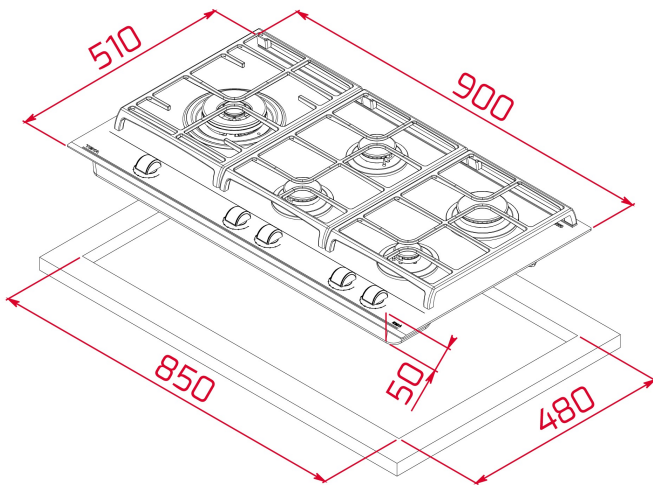

TEKA

GZC 95320 XBN

90cm Gas on Glass Cooktop with ExactFlame

REFERENCE

REF: 112570071

EAN: 8434778006957

Easy
installationAuto
ignition

Autolock

ExactFlame

FEATURES

Gas on Glass with ExactFlame and bevelled front
Front control knobs with ergonomic design
Ceramic glass surface
9 power levels with precise control of the flame
1 double ring burner, 5,00 kW
1 fast burner, 2,80kW
2 semi-fast burners, 1,75 kW
1 auxiliary burner, 1,00 kW
Auto-lock safety device (Thermocouples)
Automatic-ignition in every burner, activated through control
knobs
Optional Wok support
Large cast iron pan grids
Easy installation kit
Type of Gas: Natural

DIMENSIONS

Product height (mm): 98**Product width (mm):** 900**Product depth (mm):** 510**Product length (mm):****Net weight (Kg):** 16,5

TECHNICAL DETAILS

Power rate (V): 220-240

Frequency (Hz): 50/60

Maximum Nominal Power (W): -