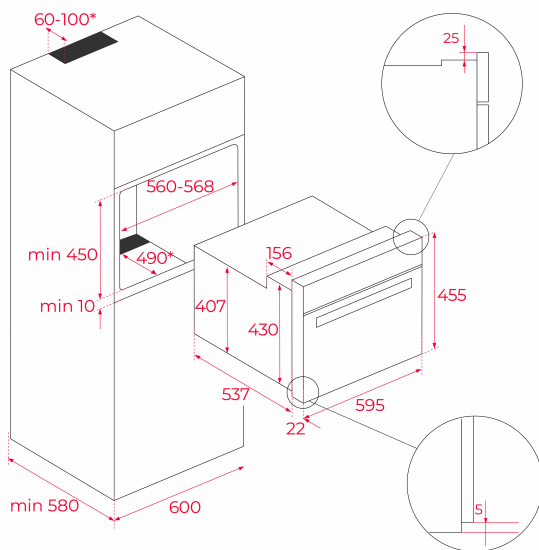

TEKA

MLC 8440 ST

60cm Compact Microwave & Grill, Stone Grey

44L

Defrost By
TimeDefrost By
Weight

REFERENCE

REF: 111160004

EAN: 8434778007664

FEATURES

Urban Colors Edition
 Microwave + Grill - 3 Cooking functions
 Capacity, gross/net: 45/44 litres
 1400 W grill
 0-90 min. Timer
 Quick start 30
 chromed guides
 5 Cooking heights
 1 reinforced grids
 Touch Control panel with LED display
 5 power levels, 1000 W
 Automatic disconnection security system
 Tangential ventilation
 Defrost by time and weight
 Double Glazed door

DIMENSIONS

Product height (mm): 455**Product width (mm):** 595**Product depth (mm):** 559**Product length (mm):****Net weight (Kg):** 28,4

TECHNICAL DETAILS

MWO Power (W): 1000

Frequency (Hz): 50

Maximum Nominal Power (W): 3200