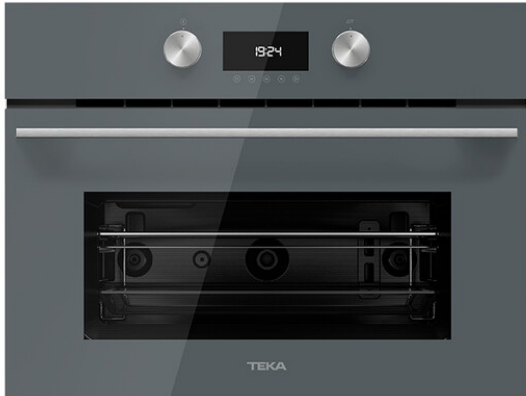

TEKA

MLC 8440 ST

60cm Compact Microwave & Grill, Stone Grey

44L

Defrost By
TimeDefrost By
Weight

REFERENCE

REF: 111160004

EAN: 8434778007664

FEATURES

Urban Colors Edition
 Microwave + Grill - 3 Cooking functions
 Capacity, gross/net: 45/44 litres
 1400 W grill
 0-90 min. Timer
 Quick start 30
 chromed guides
 5 Cooking heights
 1 reinforced grids
 Touch Control panel with LED display
 5 power levels, 1000 W
 Automatic disconnection security system
 Tangential ventilation
 Defrost by time and weight
 Double Glazed door

DIMENSIONS

Product height (mm): 455**Product width (mm):** 595**Product depth (mm):** 559**Product length (mm):****Net weight (Kg):** 28,4

TECHNICAL DETAILS

MWO Power (W): 1000

Frequency (Hz): 50

Maximum Nominal Power (W): 3200

Grill (W): 1400

COLOURS

111160004

Stone grey glass

111160003

Black glass