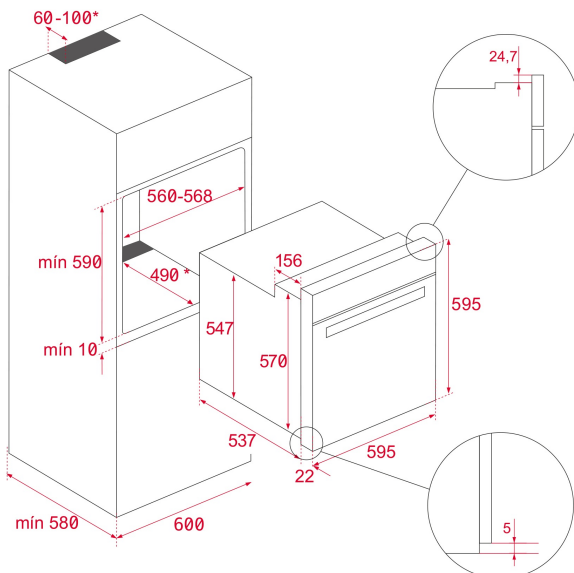

REFERENCE

REF: 111000015

EAN: 8434778008319

FEATURES

Urban color Edition

Multifunction SurroundTemp

12 Cooking functions

Pyrolysis self-cleaning system & automatic HydroClean system

Touch control display

Digital Timer

Personal cooking assistant: 20 programmed international recipes

Chrome supports with 5 cooking levels

1 Plus Extension telescopic guides and 1 Full Extension telescopic guides

Quadruple glazed door

SoftClose system

Automatic disconnection security system

Children safety lock

Mechanical quick preheating

Anti-tip deep tray and reinforced grid

Tangential ventilation Plus with 2 speeds

Gross/net capacity: 71/70 litres

DIMENSIONS

Product height (mm): 595

Product width (mm): 595

Product depth (mm): 537+22

Product length (mm):

Net weight (Kg): 37

TECH SPECS

Energy Efficiency Class: A+

Power rate (V): 220-240

Frequency (Hz): 50/60

Maximum Nominal Power (W): 3552

COLOURS

111000015

Stone grey glass