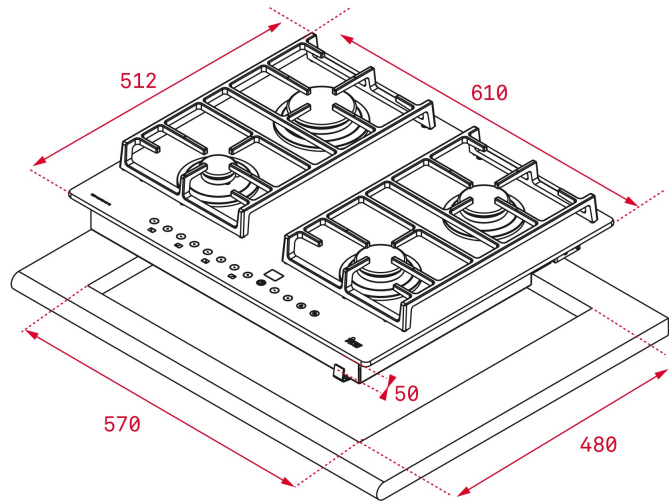

REFERENCE

REF. 40216306
EAN. 8421152142257

TEKA

CGW LUX 60 4G

FEATURES

Gas typology : natural
60 cm gas on glass cooktop
Triple ring burner
Frameless tempered glass
Cast iron grids
Auto-ignition
Auto-lock safety device
Black frontal knobs
4 cooking zones :
1 triple ring burner (4 kW)
1 fast burner (2.8 kW)
1 semi-fast burner (1.75 kW)
1 auxiliary burner (1 kW)

DIMENSIONS

Product height (mm):

Product width (mm):

Product depth (mm):

Product length (mm):

Net weight (Kg):

TECH SPECS

PARTICULAR CHARACTERISTICS