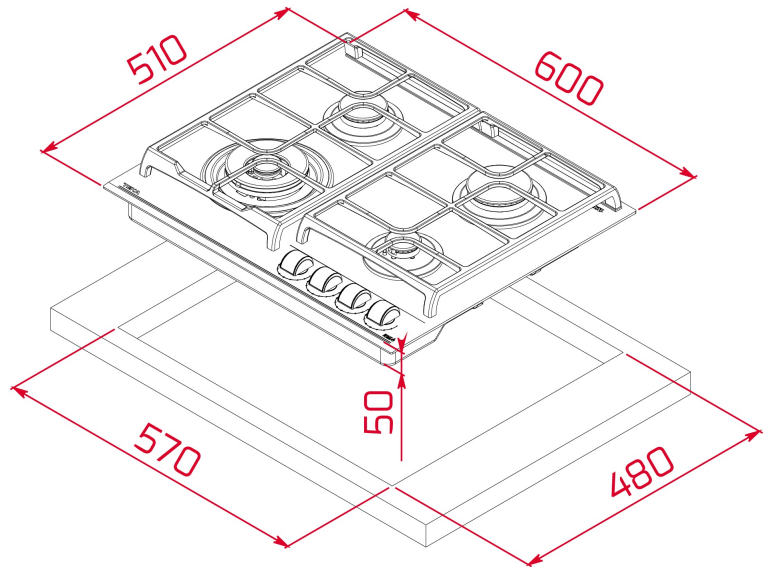

Total

COLOURS

REFERENCE

REF. 112570043
EAN. 8434778006353

FEATURES

Urban Colors Edition
Gas on Glass with ExactFlame and bevelled front
Front control knobs with ergonomic design
Ceramic glass surface
9 power levels with precise control of the flame
4 gas burners
1 double ring burner, 4,00 kW
1 semi-fast burners, 1,75 kW
1 fast burner, 2,80 kW
1 auxiliary burner, 1,00 kW
Auto-lock safety device (Thermocouples)
Auto-ignition in every burner, activated through control knobs
Optional Wok support
Large cast iron pan grids
Easy installation kit
Type of Gas: Natural

DIMENSIONS

Product height (mm): 50
Product width (mm): 600
Product depth (mm): 510
Product length (mm):
Net weight (Kg): 11,7

TECH SPECS

FITTING MEASURES

Built-in Width (mm): 570
Built-in Depth (mm): 480
Built-in Height (mm): 50