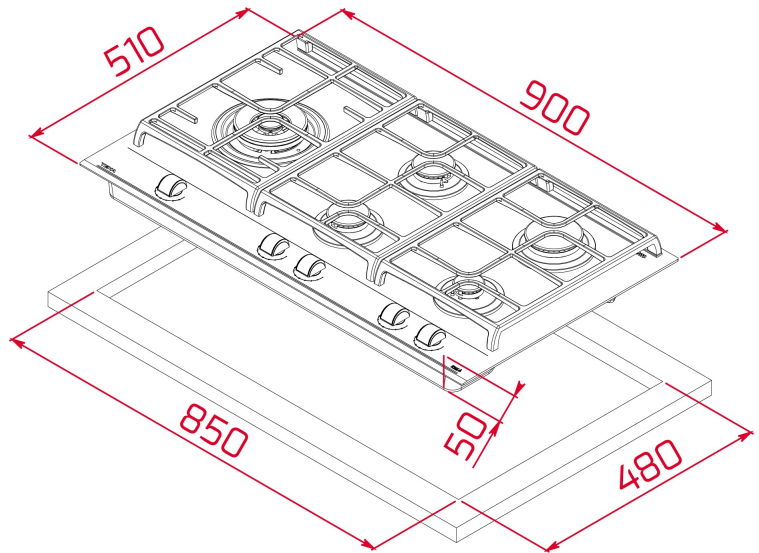

GZC 95320 90cm Gas on Glass Cooktop with ExactFlame

Easy installation

Auto ignition

Autolock

ExactFlame

DESCRIPTION

90cm Gas on Glass Cooktop with ExactFlame

LIFE STYLE

Total

COLOURS

REFERENCE

REF. 112570071
EAN. 8434778006957

TEKA

GZC 95320

FEATURES

Gas on Glass with ExactFlame and bevelled front
Front control knobs with ergonomic design
Ceramic glass surface
9 power levels with precise control of the flame
1 double ring burner, 5,00 kW
1 fast burner, 2,80kW
2 semi-fast burners, 1,75 kW
1 auxiliary burner, 1,00 kW
Auto-lock safety device (Thermocouples)
Automatic-ignition in every burner, activated through control knobs
Optional Wok support
Large cast iron pan grids
Easy installation kit
Type of Gas: Natural

TEKA

GZC 95320

DIMENSIONS

Product height (mm): 50
Product width (mm): 900
Product depth (mm): 510
Product length (mm):
Net weight (Kg):

TECH SPECS

FITTING MEASURES

Built-in Width (mm): 850
Built-in Depth (mm): 480
Built-in Height (mm): 50