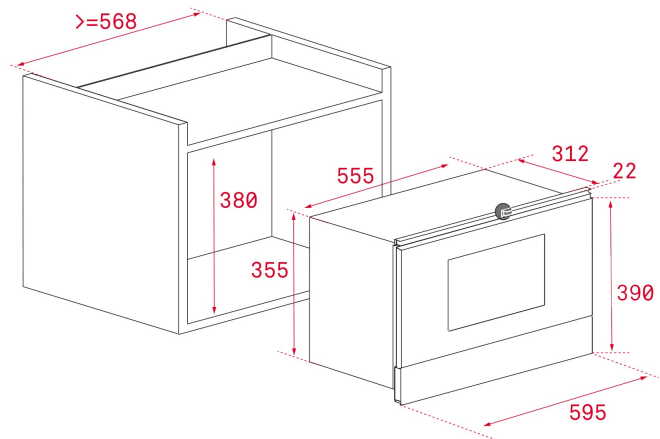

DIMENSIONS

Product height (mm): 390
Product width (mm): 595
Product depth (mm): 334
Product length (mm):
Net weight (Kg): 22

TECH SPECS

PARTICULAR CHARACTERISTICS

Certificates: CE/CB/Gmark
Number of cooking functions: 3
Grill function: Yes
Drop-down grill: Yes
Number of guide levels (lower cavity): 0
Forced refrigeration tangential 1 speed: Yes
Microwave function: Yes
Number of power levels: 5
Minute Quick Start: Yes
Tangential ventilation: Yes