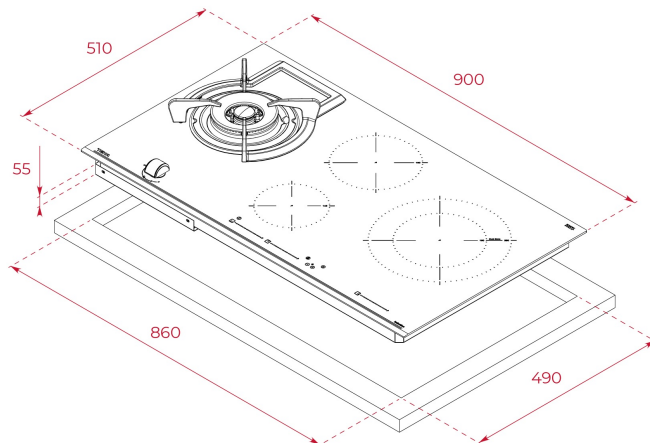

## REFERENCE

REF. 112570162  
EAN. 8434778017663

**FEATURES**

Gas on glass + Induction cooktop  
Touch control MultiSlider  
ExactFlame control  
Cooking timer  
4 cooking zones:  
1 induction 270/180 Ø (2500 - 3600 W)  
1 induction 180 Ø (1700-2100 W)  
1 induction 145 Ø (1200-1500 W)  
1 gas Double ring burner (6.0 kW)  
9 gas power levels with precise control of the flame  
Large cast iron grid  
Automatic-ignition  
Auto-lock safety device  
Induction Power Plus function  
Maximum nominal power (gas): 6.0 kW  
Maximum nominal power (induction): 7200 W  
Ceramic Glass (4 mm)

## DIMENSIONS

**Product height (mm):** 98  
**Product width (mm):** 900  
**Product depth (mm):** 510  
**Product length (mm):**  
**Net weight (Kg):** 16,4

### FITTING MEASURES

**Built-in Width (mm):** 860  
**Built-in Depth (mm):** 490  
**Built-in height (mm):** 49