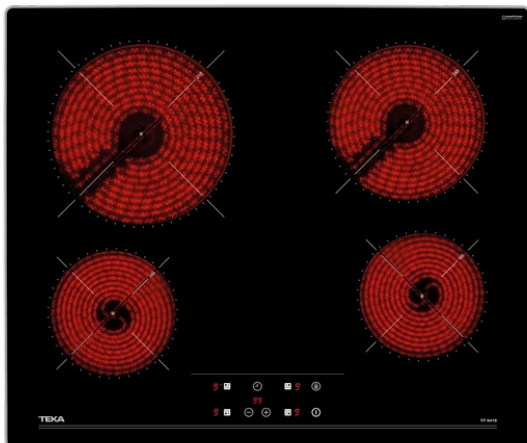

**TEKA****TT 6415**

Vitreoceramic with 4 cooking zones, touch control and slim metal frame

Autolock

**REFERENCE**

REF: 40239041

EAN: 8421152148273

**FEATURES**

Vitreoceramic hob  
Touch Control  
4 cooking zones  
1 high lights Ø 210 mm  
1 high lights Ø 180 mm  
2 high lights Ø 145 mm  
Ceramic glass surface  
Auto-lock safety system  
Residual heat indicator  
Maximum nominal power 6300 W

**DIMENSIONS****Product height (mm):** 63**Product width (mm):** 600**Product depth (mm):** 510**Product length (mm):****Net weight (Kg):** 8,5**TECHNICAL DETAILS**

Power rate (V): 230

Frequency (Hz): 50/60

Maximum Nominal Power (W): -

**COLOURS**

40239041

Black glass