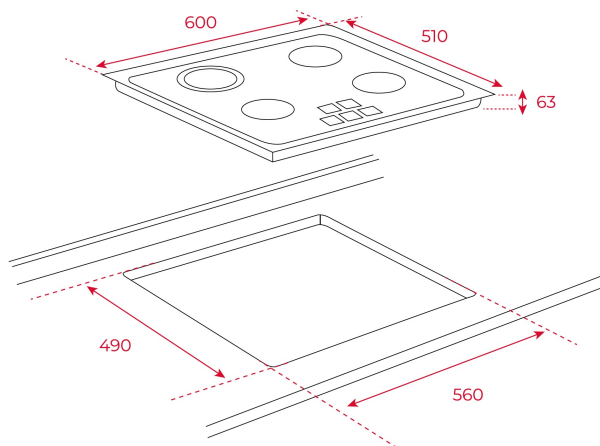

**TEKA****TT 6415**

Vitreoceramic with 4 cooking zones, touch control and slim metal frame

Autolock

**REFERENCE**

REF: 40239041

EAN: 8421152148273

**FEATURES**

Vitreoceramic hob  
Touch Control  
4 cooking zones  
1 high lights Ø 210 mm  
1 high lights Ø 180 mm  
2 high lights Ø 145 mm  
Ceramic glass surface  
Auto-lock safety system  
Residual heat indicator  
Maximum nominal power 6300 W

**DIMENSIONS****Product height (mm):** 63**Product width (mm):** 600**Product depth (mm):** 510**Product length (mm):****Net weight (Kg):** 8,5**TECHNICAL DETAILS**

Power rate (V): 230

Frequency (Hz): 50/60

Maximum Nominal Power (W): -

**COLOURS**

40239041

Black glass