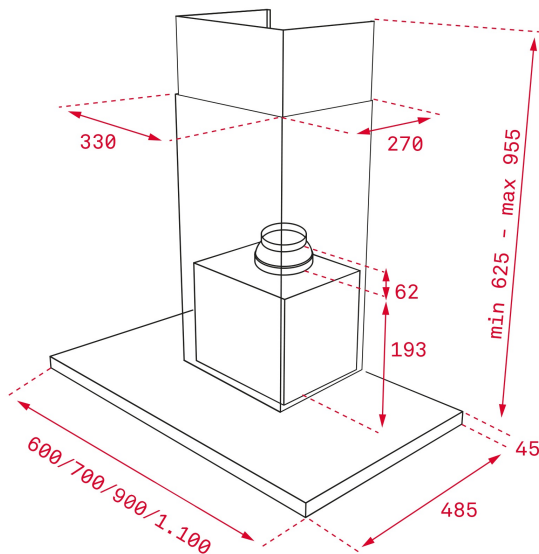

LED

Stop Delay
Timer

REFERENCE

REF: 40487181

EAN: 8421152157435

FEATURES

Decorative horizontal hood
 Electronic control with display
 3 speeds + 1 intensive
 Free Outlet exhaust capacity (m3/h): 920
 Intensive speed exhaust capacity (m3/h): 701
 Max speed exhaust capacity (m3/h): 584
 Min speed exhaust capacity (m3/h): 303
 Intensive speed sound level (dBA): 60
 Max speed sound level (dBA): 57
 Min speed sound level (dBA): 53
 1 LED lamp
 2 Stainless Steel filters
 Stop delay timer
 Filter saturation indicator
 Operating pilot light
 Anti-return valve included
 Outlet reduction included

DIMENSIONS

Product height (mm): 670-1000

Product width (mm): 900

Product depth (mm): 480

Product length (mm):

Net weight (Kg): 14,02

TECHNICAL DETAILS

Energy Efficiency Class: A+