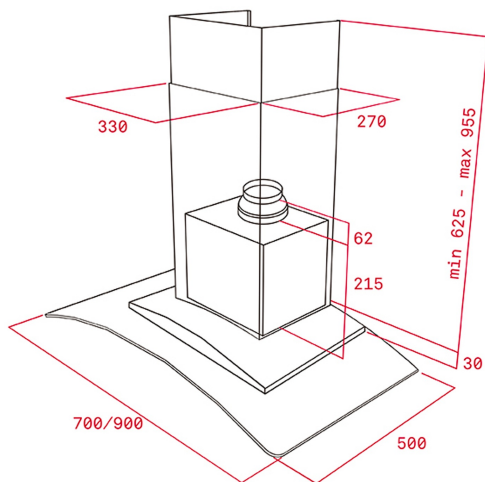

LED

Stop Delay  
Timer**REFERENCE**

REF: 40455380

EAN: 8421152130513

**FEATURES**

Decorative glass wing hood  
 Electronic control with display  
 3 speeds +1 intensive  
 Free Outlet exhaust capacity (m<sup>3</sup>/h): 895  
 Intensive speed exhaust capacity (m<sup>3</sup>/h): 807  
 Max speed exhaust capacity (m<sup>3</sup>/h): 631  
 Min speed exhaust capacity (m<sup>3</sup>/h): 315  
 Intensive speed sound level (dBA): 72  
 Max speed sound level (dBA): 68  
 Min speed sound level (dBA): 56  
 2 LED Lamps  
 1 Stainless Steel filter  
 Stop delay timer  
 Filter saturation indicator  
 Operating pilot light  
 Anti-return valve included  
 Outlet reduction included  
 Optional recirculation kit with tube cover installation: SET 1/N1  
 Optional Charcoal Filter: D4C

**DIMENSIONS****Product height (mm):** 674-1004**Product width (mm):** 600**Product depth (mm):** 500**Product length (mm):****Net weight (Kg):** 12,9**TECHNICAL DETAILS**

Energy Efficiency Class: A

Noise (LwA) Min Speed (dB): 56

Noise (LwA) Max Speed (dB): 68

Noise (LwA) Boost Speed (dB): 72

Ø Outlet (mm): 150

**COLOURS**