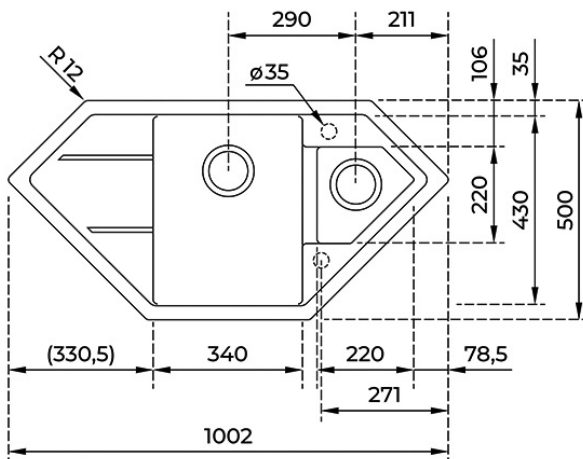

Astral 70 E-TG 1B 2D

Inset Tegr granite sink with one bowl, one auxiliary bowl and two drainers

REFERENCE

REF: 40143531

EAN: 8421152117798

FEATURES

Tegr granite+ sink

Corner bowls

Inset installation

3½" automatic basket waste

205 and 120 mm deep bowls

70 cm base unit

DIMENSIONS

Product height (mm):

Product width (mm): 500

Product depth (mm): 205

Product length (mm): 1002

Net weight (Kg): 12

Colour
Intensity

Easy Clean

Food safe

High
resistance

COLOURS

	40143531	Sandbeige
	40143532	Topasbeige
	40143532	White
	40143532	Metallic grey
	40143532	Carbon
	40143532	Metallic black