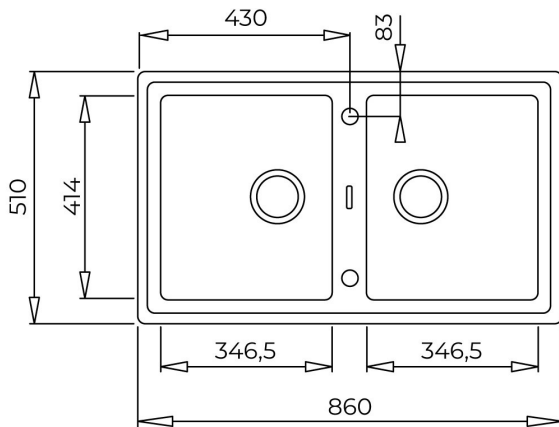

200mm
depth

Colour
Intensity

Easy Clean

Food safe

High
resistance

REFERENCE

REF: 115260007

EAN: 8434778005226

Inset installation

80% quartz and resins

3½" automatic basket waste with siphon

200 mm deep bowls

90 cm base unit

DIMENSIONS

Product height (mm):

Product width (mm): 510

Product depth (mm): 200

Product length (mm): 860

Net weight (Kg): 15,5

COLOURS

	115260007	Metallic grey
	115260013	Metallic black
	115260013	Sandbeige
	115260013	Topasbeige
	115260013	White
	115260013	Carbon
	115260013	Dark grey