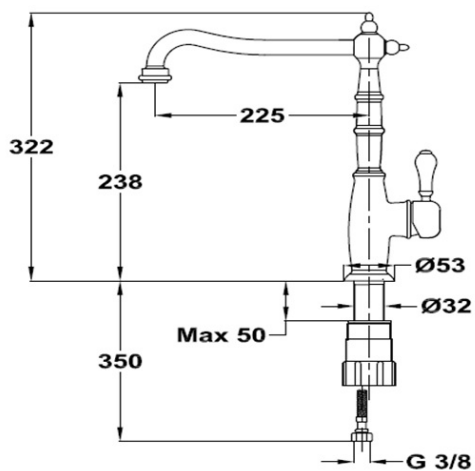

TEKA

RT 915

Retro single lever kitchen tap

Anti-scale
aerator

Swivel
spout

Easy
installation

REFERENCE

REF: 116030038

EAN: 8434778009712

FEATURES

High spout kitchen tap

Retro style

Swivel spout

Anti-scale aerator

White ceramic handle

Easy-Quick fixation system

3/8" - 1/2" flexible inlet pipes

DIMENSIONS

Product height (mm): 322

Product width (mm):

Product depth (mm):

Product length (mm):

Net weight (Kg): 1,34

COLOURS

116030038

Chrome

116030051

Brass