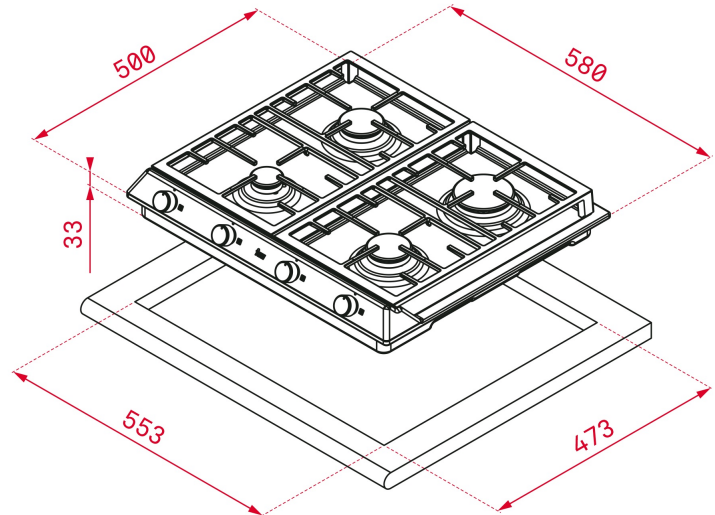

LIFE STYLE

Total

COLOURS

REFERENCE

REF. 40212210
EAN. 8421152144695

FEATURES

Gas typology: natural
60 cm gas hob
Double ring burner
Cast iron grids with a professional look.
Metallic and glossy black looking frontal knobs
Auto-ignition
Auto-lock safety device
High Efficiency burners.
4 cooking zones:
1 double ring burner (4.00 kW)
1 fast burner (2.8 kW)
1 semi-fast burner (1.75 kW)
1 auxiliary burner (1kW)

DIMENSIONS

Product height (mm): 33
Product width (mm): 580
Product depth (mm): 500
Product length (mm):
Net weight (Kg): 10,4

TECH SPECS

FITTING MEASURES

Built-in Width (mm): 553
Built-in Depth (mm): 473
Built-in Height (mm): 52