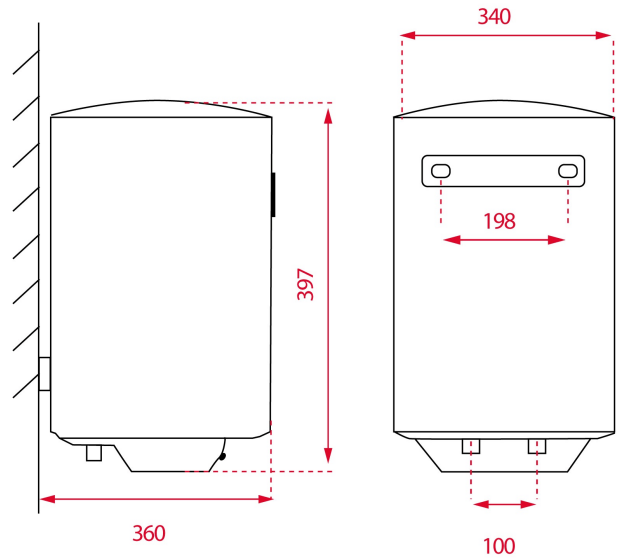

DIMENSIONS

Product height (mm): 397

Product width (mm): 340

Product depth (mm): 340

Product length (mm):

Net weight (Kg): 9,83

TECH SPECS

ELECTRIC CONNECTION