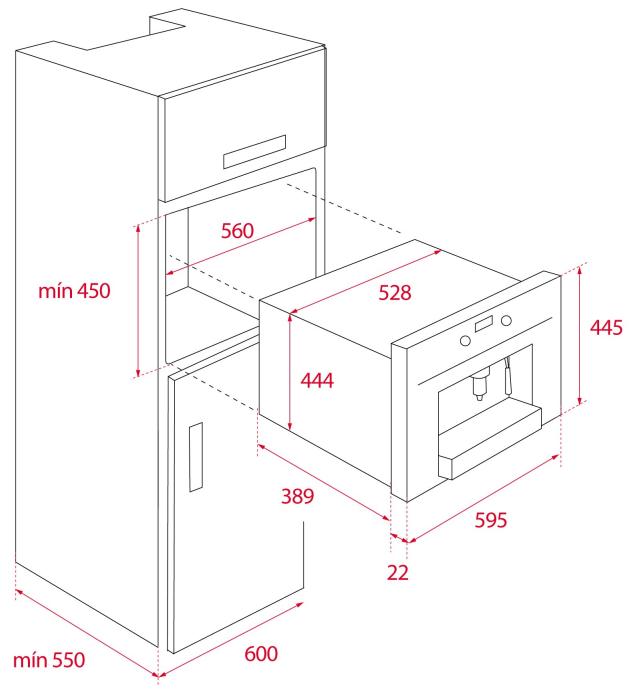

Maestro

**COLOURS**

**REFERENCE**

REF. 111630002  
EAN. 8434778004137

**FEATURES**

Urban Colors Edition  
Automatic built-in coffee machine  
Self-cleaning function  
Intensity, temperature and coffee quantity regulation  
Electronic control display  
Telescopic rails for an easy pull out of the coffee maker  
30 automatic programs  
Automatic LED lights  
Capacity: 2 cups at once  
Easy removable container for coffee grounds  
15 bar pump pressure  
Adjustable coffee, steam, and hot water pipes  
Integrated steel grinder for natural coffee beans (13 different ground positions)  
Coffee beans container, 200 gr capacity  
Pre-grounded coffee container  
1,8 litres water tank  
Automatic decalcifier

## DIMENSIONS

**Product height (mm):** 455  
**Product width (mm):** 592  
**Product depth (mm):**  
**Product length (mm):**  
**Net weight (Kg):** 23