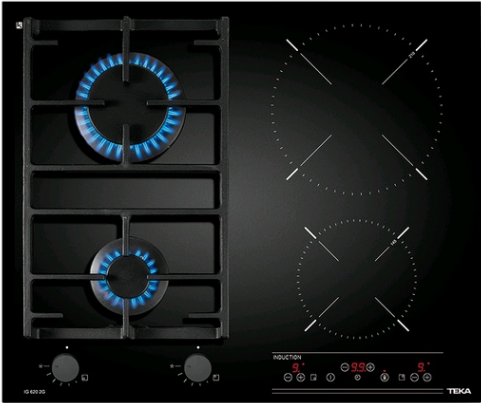

IG 620 2G AI AL CI 60cm Gas on Glass + Induction hob

Auto ignition

Autolock

Power

Power Plus

DESCRIPTION

60cm Gas on Glass + Induction hob

LIFE STYLE

Maestro

COLOURS

REFERENCE

REF. 40213221
EAN. 8421152151990

FEATURES

Gas on glass + induction hob
Touch control
Cooking time programmer
4 cooking zones:
1 induction Ø 210 mm. (1.500 W)
1 induction Ø 145 mm. (1.200 W)
1 gas Fast burner (2.80 kW)
1 auxiliary burner (1 kW)
Power function
Power management function
Cast iron grids
Auto-ignition
Auto-lock safety device
Child lock
Residual heat indicator
Metallic look knobs
Total nominal power (gas): 3.80 kW
Total nominal power (induction): 3.600 W

DIMENSIONS

Product height (mm): 50
Product width (mm): 600
Product depth (mm): 505
Product length (mm):
Net weight (Kg): 10,9

TECH SPECS

FITTING MEASURES

Built-in Width (mm): 560
Built-in Depth (mm): 490
Built-in Height (mm): 50

PARTICULAR CHARACTERISTICS

Gas type: Natural
Maximum nominal power (W) (Gas): 3800
Auto ignition: Yes
Number of electric power levels: 9
Power management function: Yes

ELECTRIC CONNECTION

Frequency (Hz): 50/60
Power rate (V): 220-240
Cable Connection Length (cm): 120
Maximum Nominal Power (W) (Electric hob): 3600