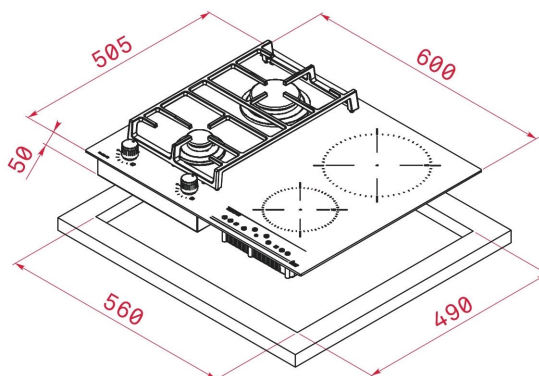

Maestro

COLOURS

REFERENCE

REF. 40213221
EAN. 8421152151990

FEATURES

Gas on glass + induction hob
Touch control
Cooking time programmer
4 cooking zones:
1 induction Ø 210 mm. (1.500 W)
1 induction Ø 145 mm. (1.200 W)
1 gas Fast burner (2.80 kW)
1 auxiliary burner (1 kW)
Power function
Power management function
Cast iron grids
Auto-ignition
Auto-lock safety device
Child lock
Residual heat indicator
Metallic look knobs
Total nominal power (gas): 3.80 kW
Total nominal power (induction): 3.600 W

DIMENSIONS

Product height (mm): 50
Product width (mm): 600
Product depth (mm): 505
Product length (mm):
Net weight (Kg): 10,9

TECH SPECS

FITTING MEASURES

Built-in Width (mm): 560
Built-in Depth (mm): 490
Built-in Height (mm): 50

PARTICULAR CHARACTERISTICS

Gas type: Natural
Maximum nominal power (W) (Gas): 3800
Auto ignition: Yes
Number of electric power levels: 9
Power management function: Yes

ELECTRIC CONNECTION

Frequency (Hz): 50/60
Power rate (V): 220-240
Cable Connection Length (cm): 120
Maximum Nominal Power (W) (Electric hob): 3600