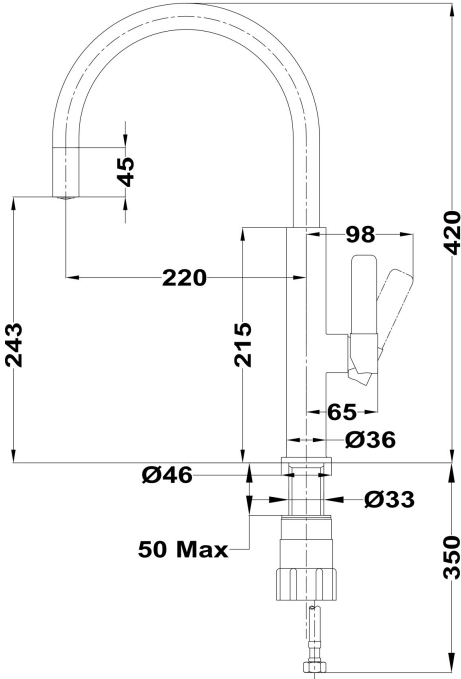

Total

COLOURS

REFERENCE

REF. 116030024
EAN. 8434778002119

TEKA

FOT 995

FEATURES

High spout kitchen tap
Swivel spout
Anti-scale aerator
Cartridge with ceramic discs of high resistance
Highly precise temperature control
Greater handling sensitivity with smoother movements
Easy-Quick fixation system
3/8" - 1/2" flexible inlet pipes

FOT 995

DIMENSIONS

- Product height (mm): 420
- Product width (mm):
- Product depth (mm):
- Product length (mm):
- Net weight (Kg): 1,765

TECH SPECS

MODELS

Type of installation: Free standing