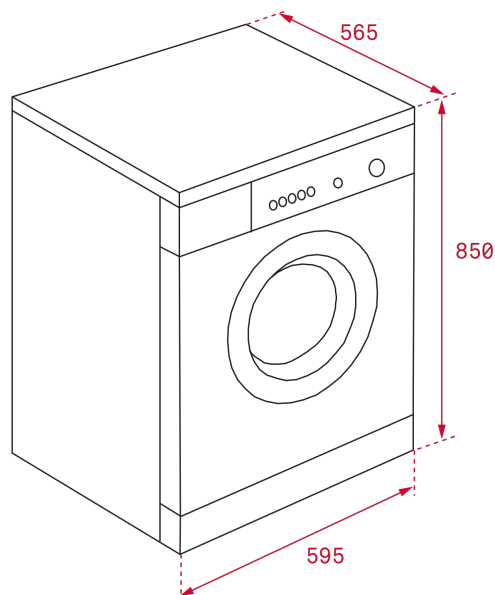

REF. 113900006
EAN. 8434778017908

FEATURES

Free standing Washing Machine
Inverter motor
Electronic control panel with display
Washing capacity: 8 kg
16 washing programs
Fast program: 15 minutes
Special programs: ECO mode, Wool care, Delicate, Sport
Special functions: Delay timer, Speed wash, Extra rinse
SmartWash system
Maximum spinning speed: 1000 RPM
Automatic water regulation
Automatic door lock safety system
Child lock
SoftCare drum
Delay timer: 1-24 hours
32 cm wide porthole door

DIMENSIONS

Product height (mm): 850

Product width (mm): 595

Product depth (mm): 565

Product length (mm):

Net weight (Kg): 66

TECH SPECS

PRODUCT SHEET